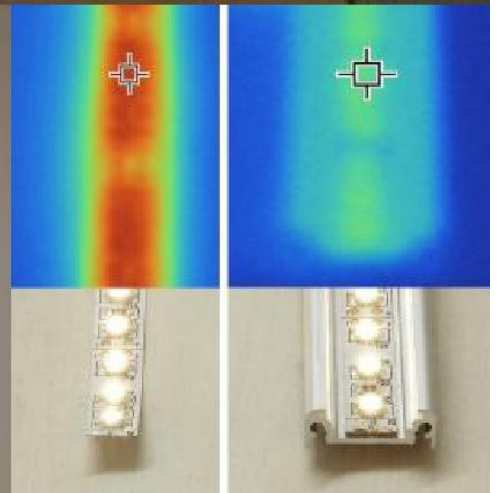

profile LED
DEEP

application