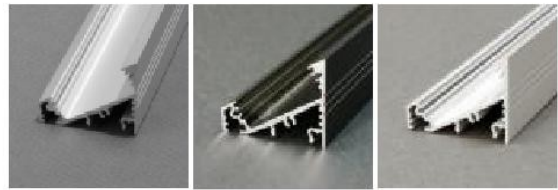

CORNER27

LED strip max 27 mm

profile LED CORNER27

corner 30° | 60°;
can be used as a lighting inside cabinets
and cupboards;
mounted directly or by mounting plate

standard lengths: 1000, 2000mm;
max. length 4000mm;
length above 2000mm - own collection