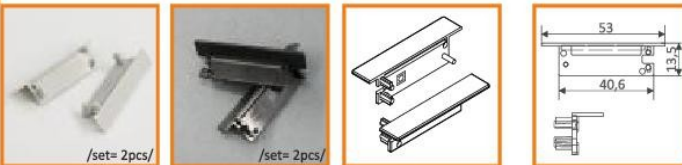

ending

ending FL 23120022	ending FL black 23120002

mounting

OPTIONAL MOUNTING:

OPTIONAL CONNECTOR:

ARCHI LED