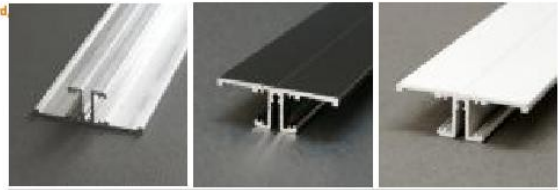

profile LED BACK

profile can be mounted on a wall or in a cupboard
mounting plate SU/GR/CO can be applied;
two-way glow of light;
decorative lighting

standard lengths: 1000, 2000mm;
max. length 4000mm;
length above 2000mm - own collection

	anodized	black anodized	white painted
1000mm	90020020	1000mm 90020021	1000mm 90020001
2000mm	90030020	2000mm 90030021	2000mm 90030001