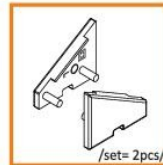

profile LED CORNER

corner profile 30 or 60 degree;
can be used as a lighting inside cabinets,
wardrobes and cupboards;
can be mounted directly or by mounting plate

standard lengths: 1000, 2000mm;
max. length 4000mm;
length above 2000mm - own collection

	anodized	black anodized	white painted
1000mm	83040020	1000mm 83040021	1000mm 83040001
2000mm	83050020	2000mm 83050021	2000mm 83050001

LIGHTING ANGLE ▶

cover

cover
SU/GR/CO

white	frosted	transparent
1000mm 76240038	1000mm 76240039	1000mm 76240016
2000mm 76250038	2000mm 76250039	2000mm 76250016

transparent white klik	white klik
1000mm 76320000	1000mm 76320038
2000mm 76330000	2000mm 76330038

lens 60°
1000mm 76290000
2000mm 76300000

ending

left

ENDING THICKNESS INCREASES
THE LENGTH OF THE PROFILE

mounting

OPTIONAL
MOUNTING:

OPTIONAL
CONNECTOR: