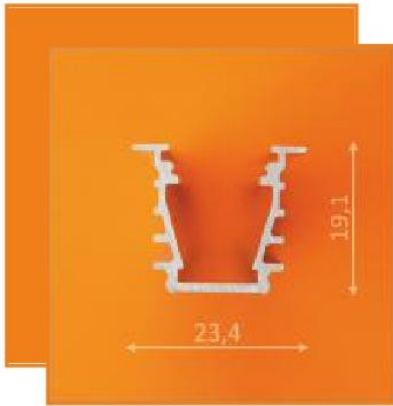

profile LED DEEP

standard lengths: 1000, 2000mm;
max. length 4000mm;
length above 2000mm - own collection

	anodized	black anodized	white painted
1000mm	96020020	1000mm 96020021	1000mm 96020001
2000mm	96030020	2000mm 96030021	2000mm 96030001

cover

cover SU/GR/CO

white	frosted	transparent
1000mm 76240038	1000mm 76240039	1000mm 76240016
2000mm 76250038	2000mm 76250039	2000mm 76250016

transparent	white
click 1000mm 76320000	click 1000mm 76320038
2000mm 76330000	2000mm 76330038

lens 60°
1000mm 76290000
2000mm 76300000

ending

ending DE
96090022

ENDING THICKNESS INCREASES THE LENGTH OF THE PROFILE

mounting

OPTIONAL MOUNTING:

mounting plate SU/GR/CO
76260000

flexible mounting plate SU/GR/CO
76380000

LED strip + cable + power supply

two-sided adhesive tape
76330000

glue

OPTIONAL CONNECTOR:

connector SU/GR/CO
76350000