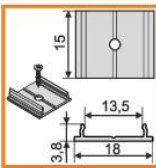

2-4 pcs./1m /set= 2pcs/
mounting plate SU/GR/CO
76260000