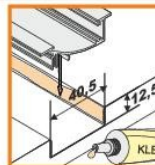

FLAT

LED strip max 10 mm

profile LED FLAT

standard lengths: 1000, 2000mm;
max. length 4000mm;
length above 2000mm - own collection

	anodized	black anodized	white painted
1000mm	23040020	1000mm 23040021	1000mm 23040001
2000mm	23050020	2000mm 23050021	2000mm 23050001

cover

cover SU/GR/CO

white	frosted	transparent
1000mm 76240038	1000mm 76240039	1000mm 76240016
2000mm 76250038	2000mm 76250039	2000mm 76250016

ending

ending FL 23120022	ending FL black 23120002

mounting

OPTIONAL MOUNTING:

glue

OPTIONAL CONNECTOR:

ARCHI LED