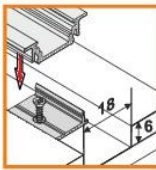

flexible mounting plate SU/GR/CO
76380000