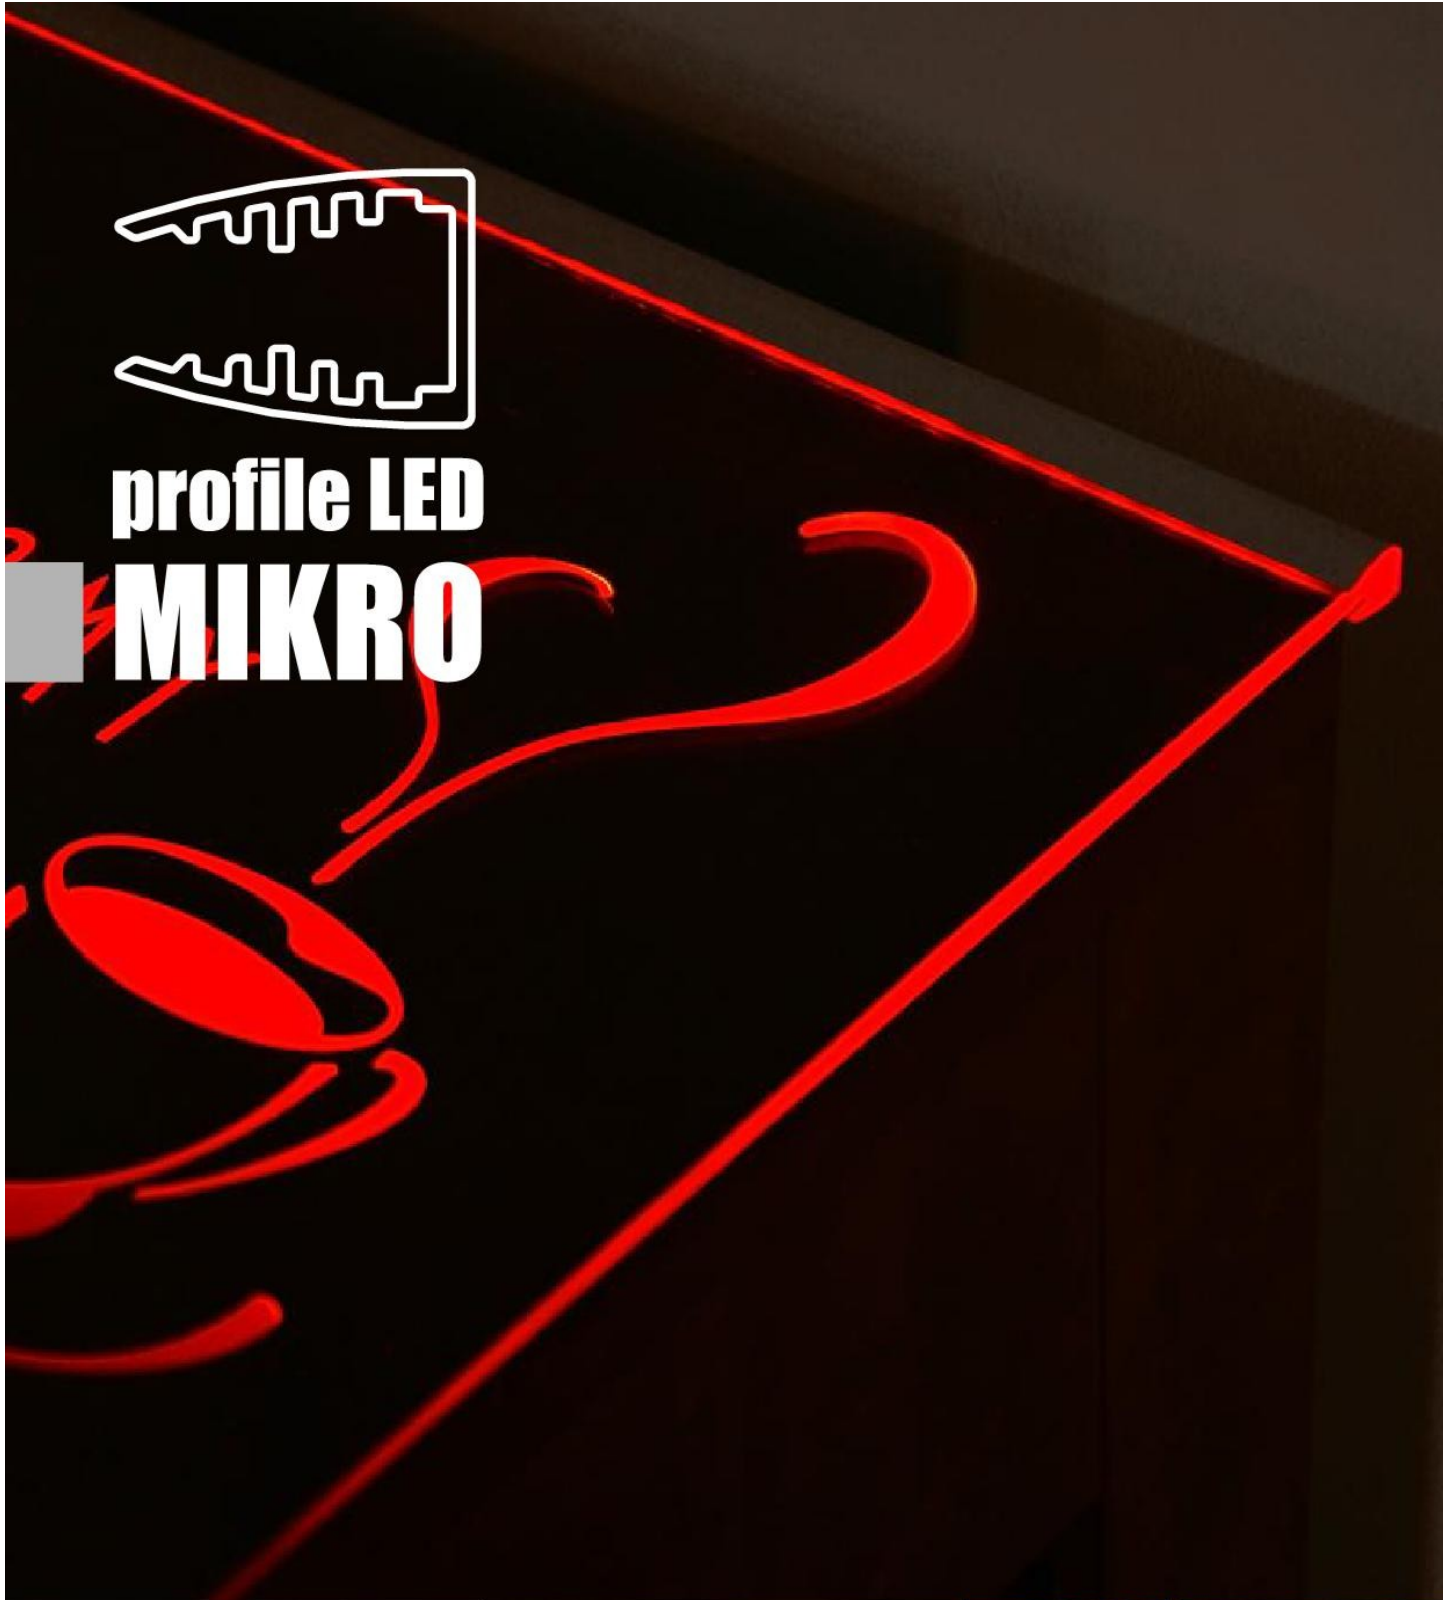

LED strip + cable + power supply

socket frame SM 0,5	socket frame SM 1	socket frame SM 2	socket frame mounting
25190020	25200020	25210020	

ARCHI  LED

profile LED MIKRO

application

MIKRO

LED strip max 10 mm

profile LED MIKRO