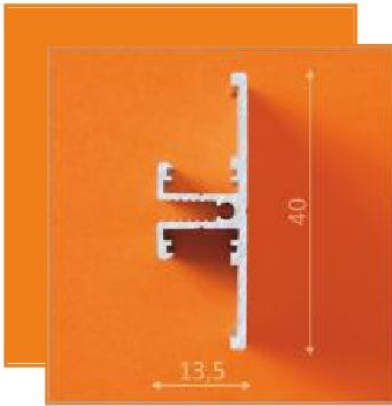

profile LED BACK

profile can be mounted on a wall or in a cupboard
mounting plate SU/GR/CO can be applied;
two-way glow of light;
decorative lighting

standard lengths: 1000, 2000mm;
max. length 4000mm;
length above 2000mm - own collection

	anodized	black anodized	white painted
1000mm	90020020	1000mm 90020021	1000mm 90020001
2000mm	90030020	2000mm 90030021	2000mm 90030001

cover

cover
SU/BA

white	frosted	transparent
1000mm 76240038	1000mm 76240039	1000mm 76240016
2000mm 76250038	2000mm 76250039	2000mm 76250016

ending

ending BA
90050022

mounting

OPTIONAL
MOUNTING:

mounting plate SU/GR/CO
76260000

flexible mounting plate SU/GR/CO
76380000

LED strip + cable
+ power supply

OPTIONAL
CONNECTOR:

connector SU/GR/CO
76350000