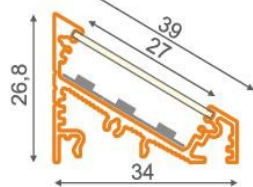

CORNER27

LED strip max 27 mm

profile LED CORNER27

corner 30° | 60°;
can be used as a lighting inside cabinets
and cupboards;
mounted directly or by mounting plate

standard lengths: 1000, 2000mm;
max. length 4000mm;
length above 2000mm - own collection