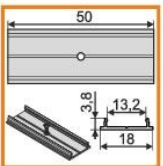

connector L CO anodized 67080020 black anodized 67080021 white painted 67080001