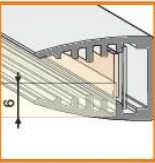

mounting LED strips

mounting on glass