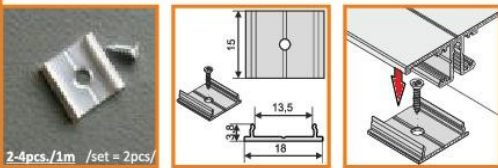

mounting

OPTIONAL
MOUNTING:

mounting plate SU/GR/CO
76260000