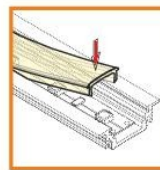

GROOVE

LED strip max 10 mm

profile LED GROOVE

profile LED GROOVE - the profile can be installed in furniture or tile gap, in the wall or ceiling.
Mounted directly or by a mounting plate

standard lengths: 1000, 2000mm;
max. length 4000mm;
length above 2000mm - own collection

	anodized	black anodized	white painted
1000mm	76200020	1000mm 76200021	1000mm 76200001
2000mm	76210020	2000mm 76210021	2000mm 76210001

cover

cover SU/GR/CO	white	frosted	transparent
1000mm	76240038	76240039	76240016
2000mm	76250038	76250039	76250016

cover SU/GR/CO	transparent click	white click
1000mm	76320000	76320038
2000mm	76330000	76330038

cover SU/GR/CO	lens 60°
1000mm	76290000
2000mm	76300000

ending

mounting

OPTIONAL MOUNTING:

OPTIONAL CONNECTOR:

ARCHILED