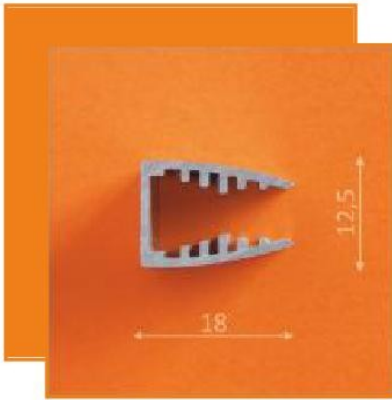

MIKRO

LED strip max 10 mm