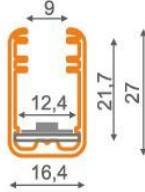

OPTIONAL
CONNECTOR:

connector SU/GR/CO
76350000

profile LED
**MIKRO-
LINE LINIA**

application

profile LED MIKRO-LINE

for lighting a glass of 5-9mm thick

standard lengths: 1000, 2000mm;
max. length 4000mm;
length above 2000mm - own collection