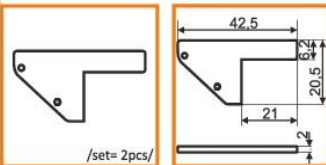

STEP

LED strip max 10 mm

profile LED STEP

anti-slip function: two lighting direction, edge or/and upward

standard lengths: 1000, 2000mm;
max. length 4000mm;
length above 2000mm - own collection

	anodized	black anodized	white painted
1000mm	32060020	1000mm 32060021	1000mm 32060001
2000mm	32080020	2000mm 32080021	2000mm 32080001

cover

cover SU/GR/CO

transparent white
klik klik

1000mm	1000mm
76320000	76320038
2000mm	2000mm
76330000	76330038

accessories

anti-slip insert ST

1000mm	32130000
2000mm	32150000

cover LED STEP

anodized	
1000mm	32090020
2000mm	32120021
black anodized	
1000mm	32090020
2000mm	32120021

ending

/set= 2pcs/

ending ST

black	silver
32100002	32100022

mounting

profile mounting

lighting angle

LED strip + cable + power supply

LED strip mounting

cover mounting

anti-slip insert mounting

ARCHI LED