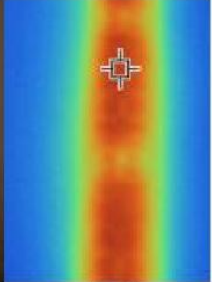

profile LED W I D E

application