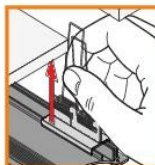

FLAT

LED strip max 10 mm

profile LED FLAT

standard lengths: 1000, 2000mm;
max. length 4000mm;
length above 2000mm - own collection

	anodized	black anodized	white painted
1000mm	23040020	1000mm 23040021	1000mm 23040001
2000mm	23050020	2000mm 23050021	2000mm 23050001

cover

cover SU/GR/CO

white	frosted	transparent
1000mm 76240038	1000mm 76240039	1000mm 76240016
2000mm 76250038	2000mm 76250039	2000mm 76250016

ending

ending FL 23120022	ending FL black 23120002

mounting

OPTIONAL MOUNTING:

mounting plate FL spring
23130000

glue

OPTIONAL CONNECTOR:

ARCHI LED