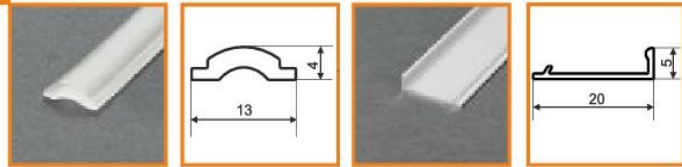

accessories