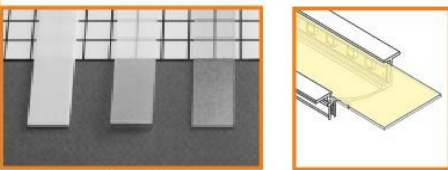

FLAT

LED strip max 10 mm

profile LED FLAT

standard lengths: 1000, 2000mm;
max. length 4000mm;
length above 2000mm - own collection

	anodized	black anodized	white painted
1000mm	23040020	1000mm 23040021	1000mm 23040001
2000mm	23050020	2000mm 23050021	2000mm 23050001

cover

cover SU/GR/CO

white	frosted	transparent
1000mm 76240038	1000mm 76240039	1000mm 76240016
2000mm 76250038	2000mm 76250039	2000mm 76250016

ending

ending FL 23120022	ending FL black 23120002

mounting

OPTIONAL MOUNTING:

OPTIONAL CONNECTOR:

ARCHI LED