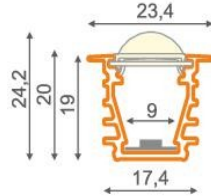

profile LED DEEP

standard lengths: 1000, 2000mm;
max. length 4000mm;
length above 2000mm - own collection