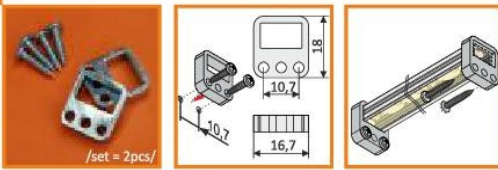

mounting

OPTIONAL MOUNTING:

holder SL simple
89110030