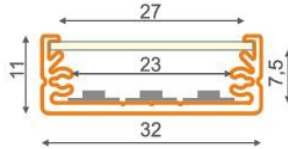

profile LED WIDE

for mounting on the surface by using special double-sided adhesive tape; can be used under cupboards e.g. as a lighting of kitchen tops

standard lengths: 1000, 2000mm;
max. length 4000mm;
length above 2000mm - own collection