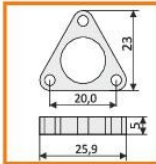

end holder PE
86160003