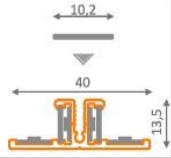

cover
SU/BA

white	frosted	transparent
1000mm 76240038	1000mm 76240039	1000mm 76240016
2000mm 76250038	2000mm 76250039	2000mm 76250016