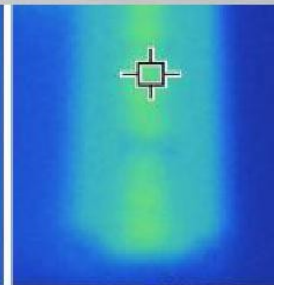

application