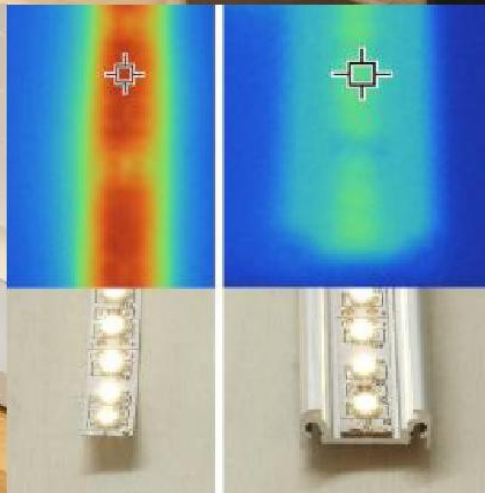

profile-LED SHELF MULTI

application

SHELF MULTI

LED strip max 10 mm

profile LED SHELF MULTI

can be used as a shelf or cables hiding cover giving decorative and uniform light; accessory for cables hiding click-on cover profile; application as a shelf - max. load 7kg