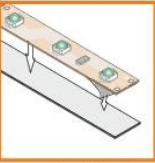

MIKRO

LED strip max 10 mm

profile LED MIKRO

for lighting a glass 6mm thick

standard lengths: 1000, 2000mm;
max. length 4000mm;
length above 2000mm - own collection

anodized		black anodized		white painted	
1000mm	68530020	1000mm	68530021	1000mm	68530001
2000mm	68540020	2000mm	68540021	2000mm	68540001

ending

ending MI

68550000

mounting

mounting LED strips

mounting on glass

LED strip + cable
+ power supply

ARCHI LED