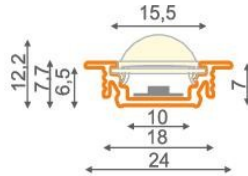

profile LED GROOVE

profile LED GROOVE - the profile can be installed in furniture or tile gap, in the wall or ceiling.
Mounted directly or by a mounting plate

standard lengths: 1000, 2000mm;
max. length 4000mm;
length above 2000mm - own collection