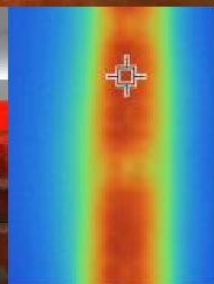

profile LED BACK

application