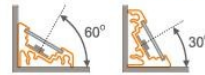

profile LED CORNER

corner profile 30 or 60 degree;
can be used as a lighting inside cabinets,
wardrobes and cupboards;
can be mounted directly or by mounting plate

standard lengths: 1000, 2000mm;
max. length 4000mm;
length above 2000mm - own collection

	anodized	black anodized	white painted
1000mm	83040020	1000mm 83040021	1000mm 83040001
2000mm	83050020	2000mm 83050021	2000mm 83050001

LIGHTING ANGLE ▶

cover

cover
SU/GR/CO

white	frosted	transparent
1000mm 76240038	1000mm 76240039	1000mm 76240016
2000mm 76250038	2000mm 76250039	2000mm 76250016

transparent white klik	white klik
1000mm 76320000	1000mm 76320038
2000mm 76330000	2000mm 76330038

lens 60°
1000mm 76290000
2000mm 76300000

ending

ENDING THICKNESS INCREASES
THE LENGTH OF THE PROFILE

mounting

OPTIONAL
MOUNTING:

OPTIONAL
CONNECTOR: