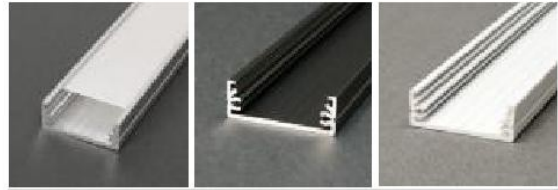

profile LED WIDE

for mounting on the surface by using special double-sided adhesive tape; can be used under cupboards e.g. as a lighting of kitchen tops

standard lengths: 1000, 2000mm;
max. length 4000mm;
length above 2000mm - own collection