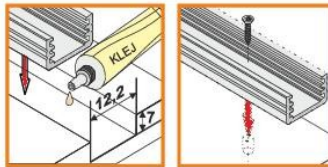

SLIM

LED strip max 8 mm

profile LED SLIM

the smallest profile for LED strip 8mm wide, which can be mounted on the surface; various applications

standard lengths: 1000, 2000mm;
max. length 4000mm;
length above 2000mm - own collection

	anodized	black anodized	white painted
1000mm	89020020	1000mm 89020021	1000mm 89020001
2000mm	89030020	2000mm 89030021	2000mm 89030001

cover

cover SU/GR/CO

white	frosted	transparent
1000mm 89060038	1000mm 89060039	1000mm 89060016
2000mm 89070038	2000mm 89070039	2000mm 89070016

ending

ending SL 89090022	ending SL with hole 89160022	ending SL black 89090002

mounting

OPTIONAL MOUNTING:

glue screw

OPTIONAL CONNECTOR:

ARCHILED