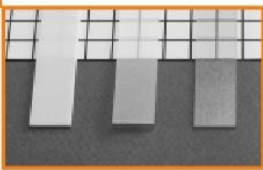

WIDE

LED strip max 23 mm

profile LED WIDE

for mounting on the surface by using special double-sided adhesive tape; can be used under cupboards e.g. as a lighting of kitchen tops

standard lengths: 1000, 2000mm;
max. length 4000mm;
length above 2000mm - own collection

	anodized	black anodized	white painted
1000mm	84020020	1000mm 84020021	1000mm 84020001
2000mm	84030020	2000mm 84030021	2000mm 84030001

cover

cover WI white	cover WI frosted	cover WI transparent
1000mm 84060038	1000mm 84060039	1000mm 84060016
2000mm 84070038	2000mm 84070039	2000mm 84070016

cover WI
1000mm 84100000
2000mm 84110000

ending

ending WI
84130022

ending WI black
84130002

ENDING THICKNESS INCREASES THE LENGTH OF THE PROFILE

ending WI-o
84140022

ENDING THICKNESS INCREASES THE LENGTH OF THE PROFILE

mounting

OPTIONAL MOUNTING:

holder WI simple
84220030

two-sided adhesive tape
76330000

screw

mounting module LED 1,5W fi30 6led

mounting LED strips

LED strip + cable + power supply

ARCHI LED