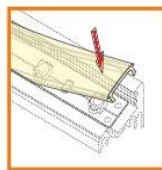

transparent white klik	white klik
1000mm 76320000	1000mm 76320038
2000mm 76330000	2000mm 76330038

lens 60°
1000mm 76290000
2000mm 76300000