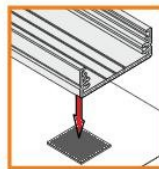

two-sided adhesive tape
76330000

screw