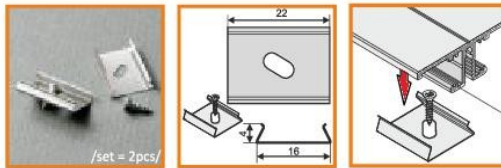

flexible mounting plate SU/GR/CO
76380000

LED strip + cable
+ power supply