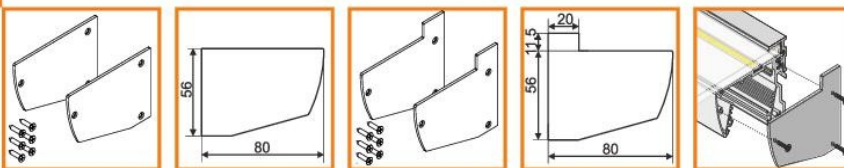

SHELF MULTI

LED strip max 10 mm

profile LED SHELF MULTI

standard lengths: 1000, 2000mm;
max. length 4000mm;
length above 2000mm - own collection

	anodized	black anodized	white painted
1000mm	25020020	1000mm 25020021	1000mm 25020001
2000mm	25030020	2000mm 25030021	2000mm 25030001

cover

cover PH/LO/SM standard	cover PH/LO/SM narrow	cover PH/LO/SM anodized
1000mm 63580000	1000mm 63610000	1000mm 63550020
2000mm 63590000	2000mm 63620000	2000mm 63560020

ending

ending SM	ending SM shelf	ending mounting
25110022	25120022	

mounting

OPTIONAL MOUNTING:

wall bracket SM	anodized 1000 - 25050020 2000 - 25060020	black anodized 1000 - 25050021 2000 - 25060021	white painted 1000 - 25050001 2000 - 25060001	holder SM 25100030

socket frame SM 0,5	socket frame SM 1	socket frame SM 2	socket frame mounting
25190020	25200020	25210020	

ARCHI LED