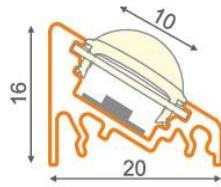

profile LED CORNER

corner profile 30 or 60 degree;
can be used as a lighting inside cabinets,
wardrobes and cupboards;
can be mounted directly or by mounting plate

standard lengths: 1000, 2000mm;
max. length 4000mm;
length above 2000mm - own collection