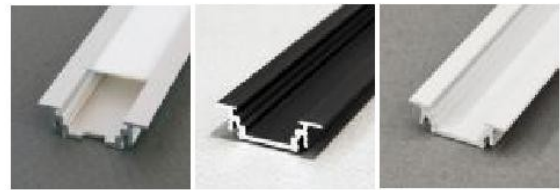

profile LED GROOVE

profile LED GROOVE - the profile can be installed in furniture or tile gap, in the wall or ceiling.
Mounted directly or by a mounting plate

standard lengths: 1000, 2000mm;
max. length 4000mm;
length above 2000mm - own collection