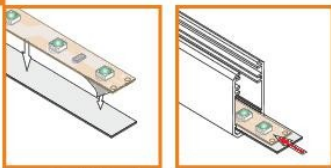

mounting

mounting LED strips