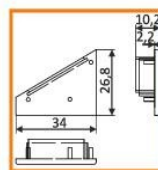

CORNER27

LED strip max 27 mm

profile LED CORNER27

corner 30° | 60°;
can be used as a lighting inside cabinets
and cupboards;
mounted directly or by mounting plate

standard lengths: 1000, 2000mm;
max. length 4000mm;
length above 2000mm - own collection

	anodized	black anodized	white painted
1000mm	98020020	1000mm 98020021	1000mm 98020001
2000mm	98030020	2000mm 98030021	2000mm 98030001

LIGHTING ANGLE ▶

cover

cover
WI ▶ white frosted transparent

1000mm	1000mm	1000mm
84060038	84060039	84060016
2000mm	2000mm	2000mm
84070038	84070039	84070016

ending

mounting

OPTIONAL
MOUNTING:

OPTIONAL
CONNECTOR:

LED STRIPS
profile binding:

ARCHILED