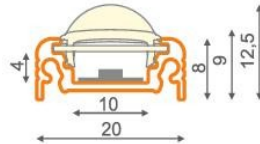

SURFACE

strip LED max 10 mm

profile LED SURFACE

profile LED SURFACE can be used as lighting under cupboards, inside cabinets and cupboards; mounted on a flat surface directly or by mounting plate

standard lengths: 1000, 2000mm;
max. length 4000mm;
length above 2000mm - own collection

	anodized	black anodized	white painted
1000mm	77260020	1000mm 77260021	1000mm 77260001
2000mm	77270020	2000mm 77270021	2000mm 77270001

UE Patent No. 001321780-0003 photo by TOPMET

cover

cover SU/GR/CO

white	frosted	transparent
1000mm 76240038	1000mm 76240039	1000mm 76240016
2000mm 76250038	2000mm 76250039	2000mm 76250016

transparent white click click

1000mm 76320000	1000mm 76320038
2000mm 76330000	2000mm 76330038

lens 60°

1000mm 76290000	13.8mm	8mm
2000mm 76300000	13.2mm	

ending

ending SU

70360022	ending SU black 70360002

ENDING THICKNESS INCREASES THE LENGTH OF THE PROFILE

mounting

OPTIONAL MOUNTING:

2-4 pcs./1m /set = 2 pcs/

mounting plate SU/GR/CO 76260000

holder SU simple 77370030

OPTIONAL CONNECTOR:

connector SU/GR/CO 76350000

flexible mounting plate SU/GR/CO 76380000

connector L SU

anodized 77410020
black anodized 77410021
white anodized 77410001

LED strip + cable + power supply

ARCHI LED