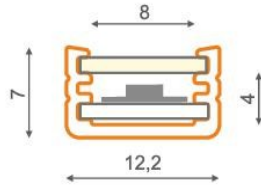

profile LED SLIM

the smallest profile for LED strip 8mm wide, which can be mounted on the surface; various applications

standard lengths: 1000, 2000mm;
max. length 4000mm;
length above 2000mm - own collection