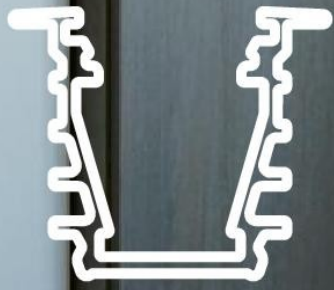

profile LED
DEEP

application