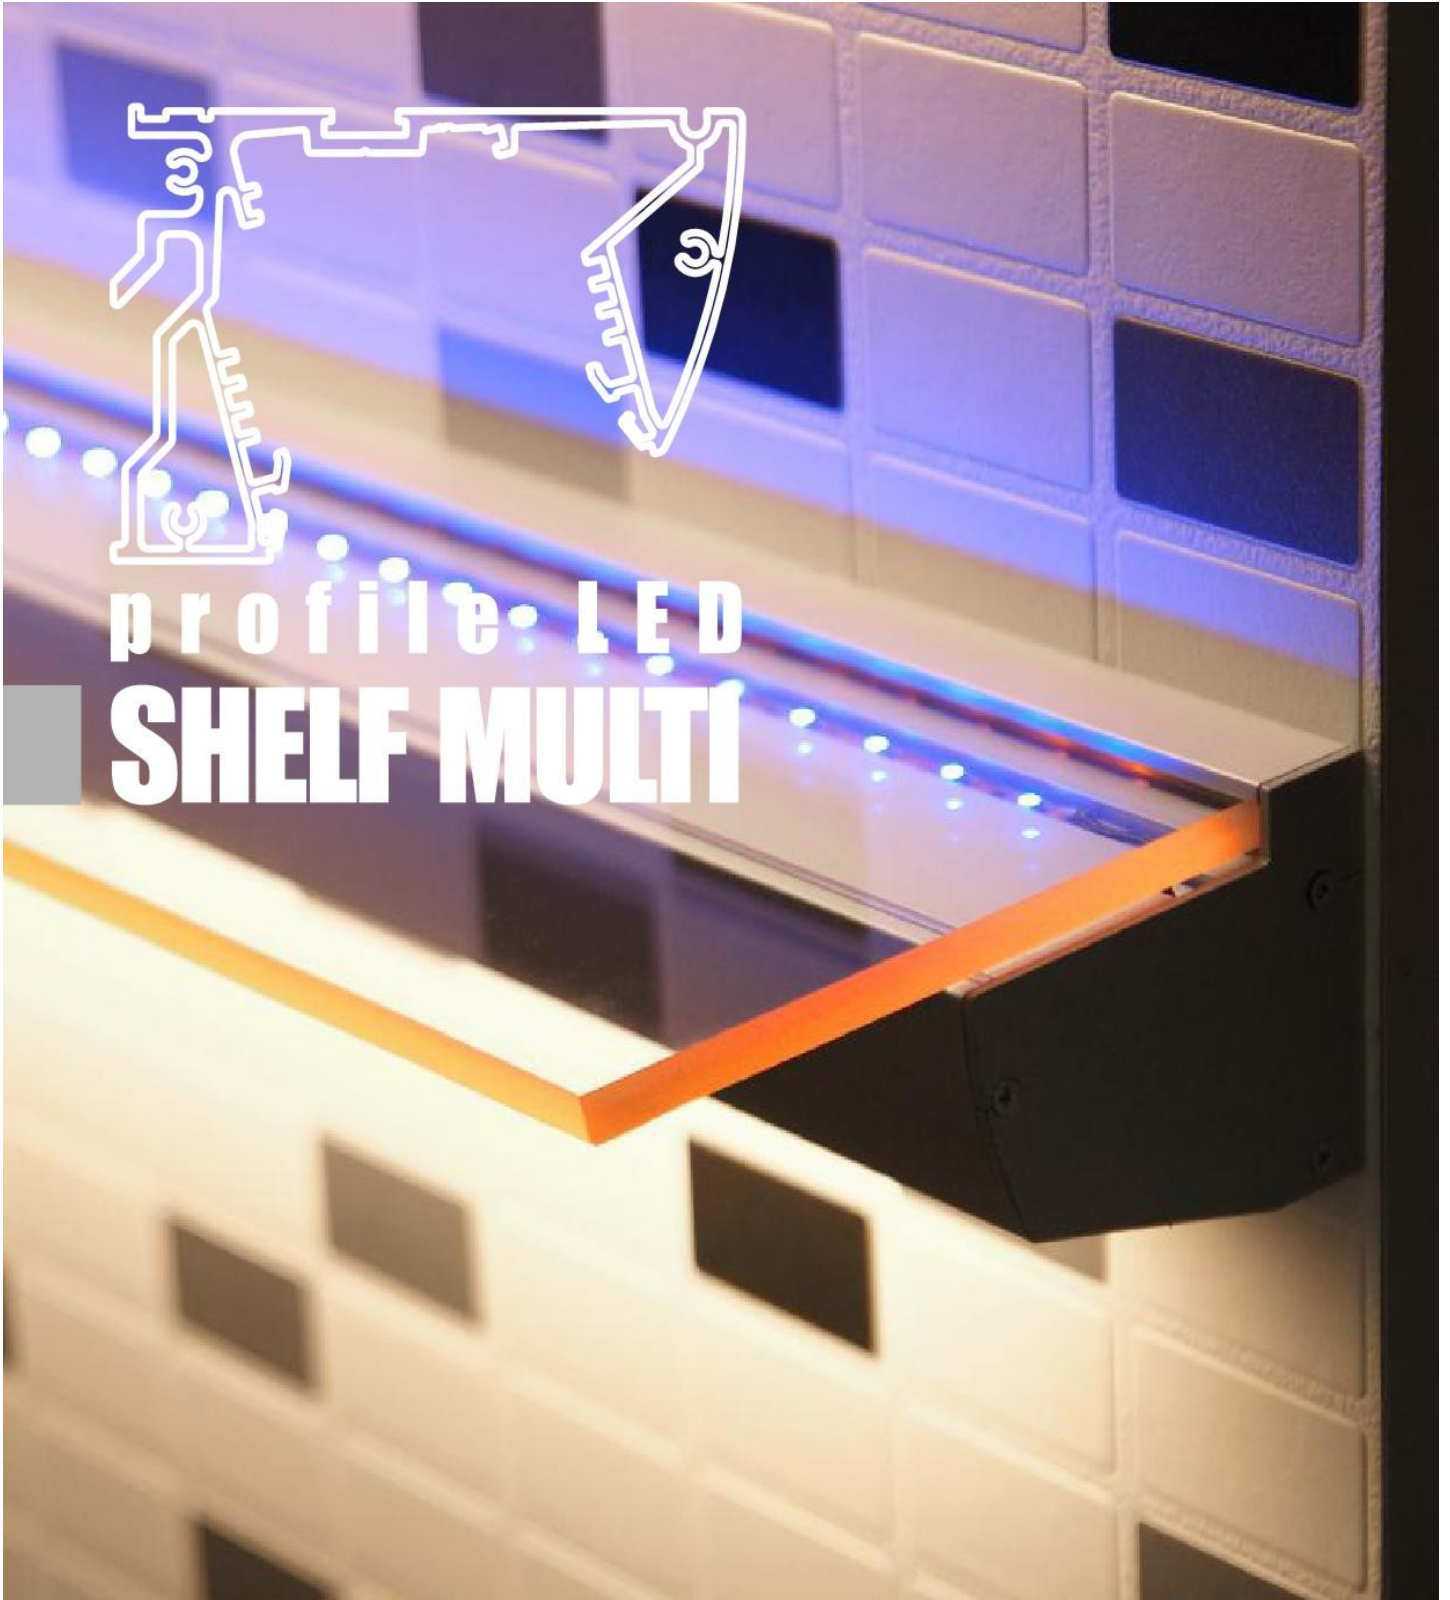

profile-LED SHELF MULTI

application

SHELF MULTI

LED strip max 10 mm

profile LED SHELF MULTI

can be used as a shelf or cables hiding cover giving decorative and uniform light; accessory for cables hiding click-on cover profile; application as a shelf - max. load 7kg