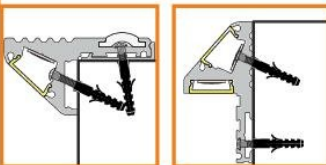

mounting

profile mounting