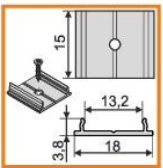

mounting plate SU/GR/CO
76260000