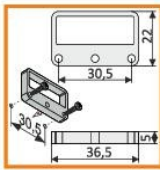

WIDE

LED strip max 23 mm

profile LED WIDE

for mounting on the surface by using special double-sided adhesive tape; can be used under cupboards e.g. as a lighting of kitchen tops

standard lengths: 1000, 2000mm;
max. length 4000mm;
length above 2000mm - own collection

	anodized	black anodized	white painted
1000mm	84020020	1000mm 84020021	1000mm 84020001
2000mm	84030020	2000mm 84030021	2000mm 84030001

cover

cover WI white	cover WI frosted	cover WI transparent
1000mm 84060038	1000mm 84060039	1000mm 84060016
2000mm 84070038	2000mm 84070039	2000mm 84070016

cover WI
1000mm 84100000
2000mm 84110000

ending

ending WI
84130022

ending WI black
84130002

ENDING THICKNESS INCREASES THE LENGTH OF THE PROFILE

ending WI-o
84140022

ENDING THICKNESS INCREASES THE LENGTH OF THE PROFILE

mounting

OPTIONAL MOUNTING:

holder WI simple
84220030

two-sided adhesive tape
76330000

screw

mounting module LED 1,5W fi30 6led

mounting LED strips

LED strip + cable + power supply

ARCHI LED