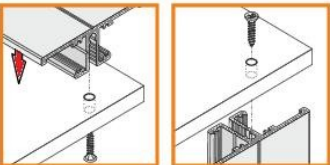

profile LED BACK

profile can be mounted on a wall or in a cupboard
mounting plate SU/GR/CO can be applied;
two-way glow of light;
decorative lighting

standard lengths: 1000, 2000mm;
max. length 4000mm;
length above 2000mm - own collection

	anodized	black anodized	white painted
1000mm	90020020	1000mm 90020021	1000mm 90020001
2000mm	90030020	2000mm 90030021	2000mm 90030001

cover

cover
SU/BA

white	frosted	transparent
1000mm 76240038	1000mm 76240039	1000mm 76240016
2000mm 76250038	2000mm 76250039	2000mm 76250016

ending

ending BA
90050022

mounting

OPTIONAL
MOUNTING:

mounting plate SU/GR/CO
76260000

flexible mounting plate SU/GR/CO
76380000

LED strip + cable
+ power supply

OPTIONAL
CONNECTOR:

connector SU/GR/CO
76350000