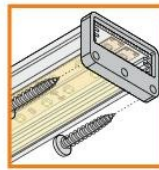

WIDE

LED strip max 23 mm

profile LED WIDE

for mounting on the surface by using special double-sided adhesive tape; can be used under cupboards e.g. as a lighting of kitchen tops

standard lengths: 1000, 2000mm;
max. length 4000mm;
length above 2000mm - own collection

	anodized	black anodized	white painted
1000mm	84020020	1000mm 84020021	1000mm 84020001
2000mm	84030020	2000mm 84030021	2000mm 84030001

cover

cover WI white	cover WI frosted	cover WI transparent
1000mm 84060038	1000mm 84060039	1000mm 84060016
2000mm 84070038	2000mm 84070039	2000mm 84070016

cover WI
1000mm 84100000
2000mm 84110000

ending

ending WI
84130022

ending WI black
84130002

ENDING THICKNESS INCREASES THE LENGTH OF THE PROFILE

ending WI-o
84140022

ENDING THICKNESS INCREASES THE LENGTH OF THE PROFILE

mounting

OPTIONAL MOUNTING:

holder WI simple
84220030

two-sided adhesive tape
76330000

screw

mounting module LED 1,5W fi30 6led

mounting LED strips

LED strip + cable + power supply

ARCHI LED