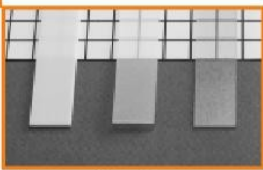

GROOVE

LED strip max 10 mm

profile LED GROOVE

profile LED GROOVE - the profile can be installed in furniture or tile gap, in the wall or ceiling.
Mounted directly or by a mounting plate

standard lengths: 1000, 2000mm;
max. length 4000mm;
length above 2000mm - own collection

	anodized	black anodized	white painted
1000mm	76200020	1000mm 76200021	1000mm 76200001
2000mm	76210020	2000mm 76210021	2000mm 76210001

cover

cover SU/GR/CO	white	frosted	transparent
1000mm	76240038	76240039	76240016
2000mm	76250038	76250039	76250016

cover SU/GR/CO	transparent click	white click
1000mm	76320000	76320038
2000mm	76330000	76330038

cover SU/GR/CO	lens 60°
1000mm	76290000
2000mm	76300000

ending

mounting

OPTIONAL MOUNTING:

OPTIONAL CONNECTOR:

ARCHILED