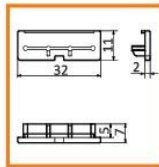

cover WI
1000mm 84100000
2000mm 84110000

ending

ending WI
84130022

ending WI black
84130002

ENDING THICKNESS INCREASES THE LENGTH OF THE PROFILE

ending WI-o
84140022

ENDING THICKNESS INCREASES THE LENGTH OF THE PROFILE