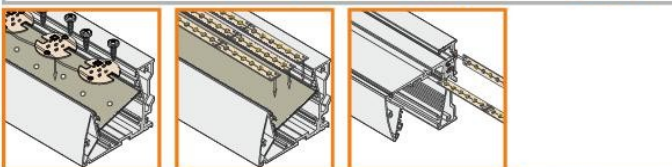

socket frame SM 0,5	socket frame SM 1	socket frame SM 2	socket frame mounting
25190020	25200020	25210020	

ARCHI LED