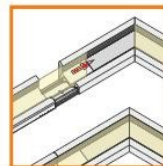

connector L CO anodized 67080020 black anodized 67080021 white painted 67080001