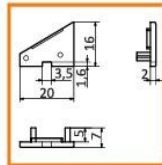

profile LED CORNER

corner profile 30 or 60 degree;
can be used as a lighting inside cabinets,
wardrobes and cupboards;
can be mounted directly or by mounting plate

standard lengths: 1000, 2000mm;
max. length 4000mm;
length above 2000mm - own collection

	anodized	black anodized	white painted
1000mm	83040020	1000mm 83040021	1000mm 83040001
2000mm	83050020	2000mm 83050021	2000mm 83050001

LIGHTING ANGLE ▶

cover

cover
SU/GR/CO

white	frosted	transparent
1000mm 76240038	1000mm 76240039	1000mm 76240016
2000mm 76250038	2000mm 76250039	2000mm 76250016

transparent white klik	white klik
1000mm 76320000	1000mm 76320038
2000mm 76330000	2000mm 76330038

lens 60°
1000mm 76290000
2000mm 76300000

ending

ENDING THICKNESS INCREASES
THE LENGTH OF THE PROFILE

mounting

OPTIONAL
MOUNTING:

OPTIONAL
CONNECTOR: