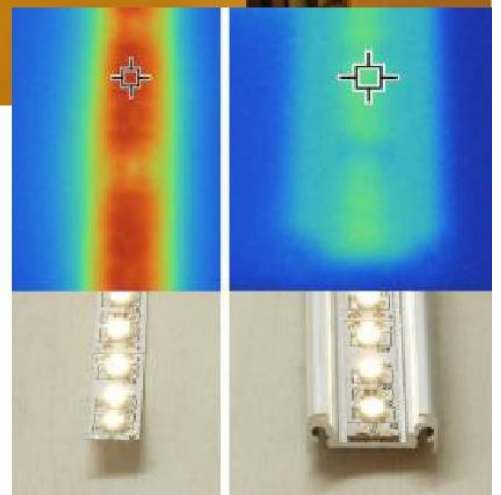

mounting LED strips

LED strip + cable + power supply

profile LED **CORNER27**

application

CORNER27

LED strip max 27 mm

profile LED CORNER27

corner 30° | 60°;
can be used as a lighting inside cabinets
and cupboards;
mounted directly or by mounting plate