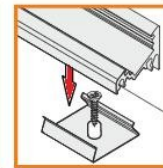

ENDING THICKNESS INCREASES
THE LENGTH OF THE PROFILE

mounting

OPTIONAL
MOUNTING:

mounting plate SU/GR/CO
76260000

flexible mounting plate SU/GR/CO
76380000

LED strip + cable
+ power supply

two-sided adhesive tape
76340000