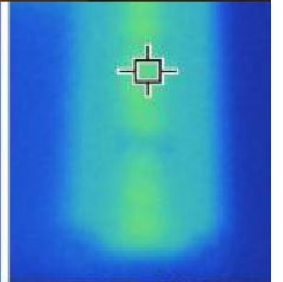

OPTIONAL
CONNECTOR:

connector SU/GR/CO
76350000

profile LED
**MIKRO-
LINE LINIA**

application

profile LED MIKRO-LINE

for lighting a glass of 5-9mm thick

standard lengths: 1000, 2000mm;
max. length 4000mm;
length above 2000mm - own collection