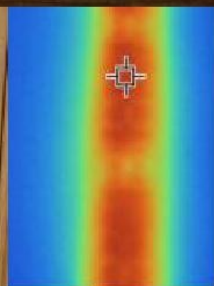

double holder PE with thread
86330003

double holder PE with soffit ceiling
86320003

double holder PE with soffit ceiling
86320003

profile LED

TWIN

TWIN

LED strip max 8 mm

profile LED TWIN