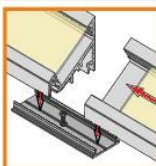

CORNER27

LED strip max 27 mm

profile LED CORNER27

corner 30° | 60°;
can be used as a lighting inside cabinets
and cupboards;
mounted directly or by mounting plate

standard lengths: 1000, 2000mm;
max. length 4000mm;
length above 2000mm - own collection

	anodized	black anodized	white painted
1000mm	98020020	1000mm 98020021	1000mm 98020001
2000mm	98030020	2000mm 98030021	2000mm 98030001

LIGHTING ANGLE ▶

cover

cover
WI ▶ white frosted transparent

1000mm	1000mm	1000mm
84060038	84060039	84060016
2000mm	2000mm	2000mm
84070038	84070039	84070016

ending

mounting

OPTIONAL
MOUNTING:

OPTIONAL
CONNECTOR:

LED STRIPS
profile binding:

ARCHILED