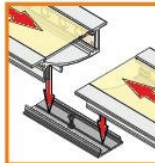

FLAT

LED strip max 10 mm

profile LED FLAT

standard lengths: 1000, 2000mm;
max. length 4000mm;
length above 2000mm - own collection

	anodized	black anodized	white painted
1000mm	23040020	1000mm 23040021	1000mm 23040001
2000mm	23050020	2000mm 23050021	2000mm 23050001

cover

cover SU/GR/CO

white	frosted	transparent
1000mm 76240038	1000mm 76240039	1000mm 76240016
2000mm 76250038	2000mm 76250039	2000mm 76250016

ending

ending FL 23120022	ending FL black 23120002

mounting

OPTIONAL MOUNTING:

OPTIONAL CONNECTOR:

ARCHI LED