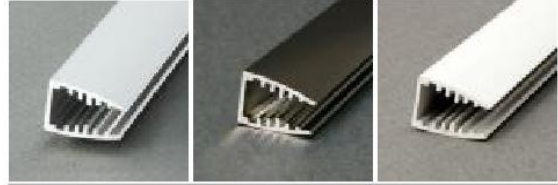

profile LED MIKRO

for lighting a glass 6mm thick

standard lengths: 1000, 2000mm;
max. length 4000mm;
length above 2000mm - own collection

anodized		black anodized		white painted	
1000mm	68530020	1000mm	68530021	1000mm	68530001
2000mm	68540020	2000mm	68540021	2000mm	68540001

ending

ending MI

68550000

mounting

mounting LED strips

mounting on glass

LED strip + cable
+ power supply

ARCHI LED