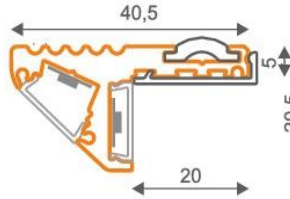

profile LED STEP

anti-slip function: two lighting direction, edge or/and upward

standard lengths: 1000, 2000mm;
max. length 4000mm;
length above 2000mm - own collection