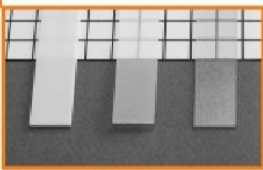

CORNER27

LED strip max 27 mm

profile LED CORNER27

corner 30° | 60°;
can be used as a lighting inside cabinets
and cupboards;
mounted directly or by mounting plate

standard lengths: 1000, 2000mm;
max. length 4000mm;
length above 2000mm - own collection

	anodized	black anodized	white painted
1000mm	98020020	1000mm 98020021	1000mm 98020001
2000mm	98030020	2000mm 98030021	2000mm 98030001

LIGHTING ANGLE ▶

cover

cover
WI ▶ white frosted transparent

1000mm	1000mm	1000mm
84060038	84060039	84060016
2000mm	2000mm	2000mm
84070038	84070039	84070016

ending

mounting

OPTIONAL
MOUNTING:

OPTIONAL
CONNECTOR:

LED STRIPS
profile binding:

ARCHILED