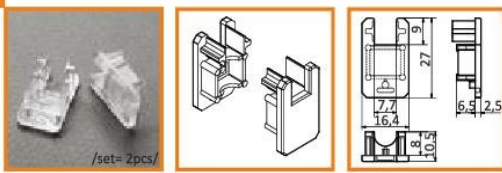

profile LED MIKRO-LINE

for lighting a glass of 5-9mm thick

standard lengths: 1000, 2000mm;
max. length 4000mm;
length above 2000mm - own collection

	anodized	black anodized	white painted
1000mm	70270020	1000mm 70270021	1000mm 70270001
2000mm	70280020	2000mm 70280021	2000mm 70280001

ending

ending M-L

70290000

ENDING THICKNESS INCREASES THE LENGTH OF THE PROFILE

mounting

mounting LED strips

mounting on glass

LED strip + cable + power supply