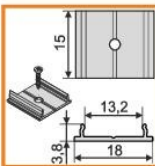

mounting plate SU/GR/CO
76260000