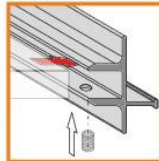

mounting on glass
set screw 2xM4