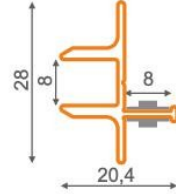

profile LED TWIN

for lighting furniture back wall or/and optionally the glass 8mm thick

standard lengths: 1000, 2000mm;
max. length 4000mm;
length above 2000mm - own collection