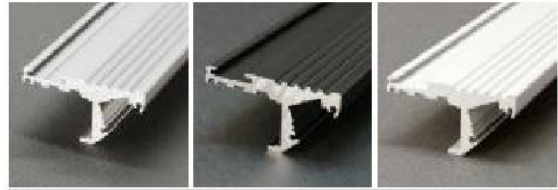

profile LED STEP

anti-slip function: two lighting direction, edge or/and upward

standard lengths: 1000, 2000mm;
max. length 4000mm;
length above 2000mm - own collection