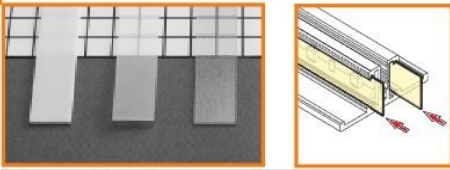

profile LED BACK

profile can be mounted on a wall or in a cupboard
mounting plate SU/GR/CO can be applied;
two-way glow of light;
decorative lighting

standard lengths: 1000, 2000mm;
max. length 4000mm;
length above 2000mm - own collection

	anodized	black anodized	white painted
1000mm	90020020	1000mm 90020021	1000mm 90020001
2000mm	90030020	2000mm 90030021	2000mm 90030001

cover

cover
SU/BA

white	frosted	transparent
1000mm 76240038	1000mm 76240039	1000mm 76240016
2000mm 76250038	2000mm 76250039	2000mm 76250016

ending

ending BA
90050022

mounting

OPTIONAL
MOUNTING:

mounting plate SU/GR/CO
76260000

flexible mounting plate SU/GR/CO
76380000

LED strip + cable
+ power supply

OPTIONAL
CONNECTOR:

connector SU/GR/CO
76350000