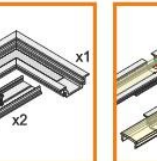

black anodized
77410021