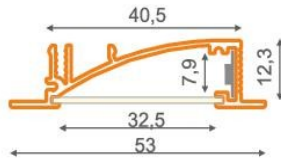

profile LED FLAT

standard lengths: 1000, 2000mm;
max. length 4000mm;
length above 2000mm - own collection