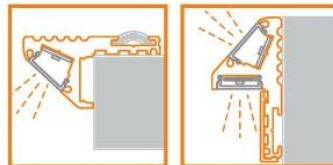

lighting angle