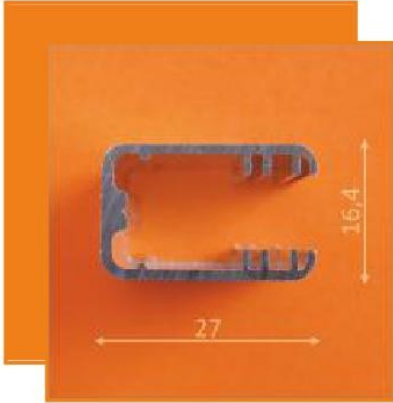

profile LED MIKRO-LINE

for lighting a glass of 5-9mm thick

standard lengths: 1000, 2000mm;
max. length 4000mm;
length above 2000mm - own collection

	anodized	black anodized	white painted
1000mm	70270020	1000mm 70270021	1000mm 70270001
2000mm	70280020	2000mm 70280021	2000mm 70280001

ending

ending M-L

70290000

ENDING THICKNESS INCREASES THE LENGTH OF THE PROFILE

mounting

mounting LED strips

mounting on glass

LED strip + cable + power supply