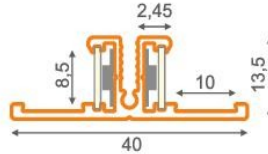

profile LED BACK

profile can be mounted on a wall or in a cupboard
mounting plate SU/GR/CO can be applied;
two-way glow of light;
decorative lighting

standard lengths: 1000, 2000mm;
max. length 4000mm;
length above 2000mm - own collection

	anodized	black anodized	white painted
1000mm	90020020	1000mm 90020021	1000mm 90020001
2000mm	90030020	2000mm 90030021	2000mm 90030001

cover

cover
SU/BA

white	frosted	transparent
1000mm 76240038	1000mm 76240039	1000mm 76240016
2000mm 76250038	2000mm 76250039	2000mm 76250016

ending

ending BA
90050022

mounting

OPTIONAL
MOUNTING:

mounting plate SU/GR/CO
76260000

flexible mounting plate SU/GR/CO
76380000

LED strip + cable
+ power supply

OPTIONAL
CONNECTOR:

connector SU/GR/CO
76350000