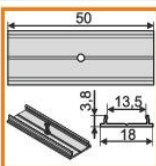

CORNER27

LED strip max 27 mm

profile LED CORNER27

corner 30° | 60°;
can be used as a lighting inside cabinets
and cupboards;
mounted directly or by mounting plate

standard lengths: 1000, 2000mm;
max. length 4000mm;
length above 2000mm - own collection

	anodized	black anodized	white painted
1000mm	98020020	1000mm 98020021	1000mm 98020001
2000mm	98030020	2000mm 98030021	2000mm 98030001

LIGHTING ANGLE ▶

cover

cover
WI ▶ white frosted transparent

1000mm	1000mm	1000mm
84060038	84060039	84060016
2000mm	2000mm	2000mm
84070038	84070039	84070016

ending

mounting

OPTIONAL
MOUNTING:

OPTIONAL
CONNECTOR:

LED STRIPS
profile binding:

ARCHILED