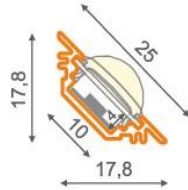

standard lengths: 1000, 2000mm;
max. length 4000mm;
length above 2000mm - own collection

	anodized	black anodized	white painted
1000mm	91020020	1000mm 91020021	1000mm 91020001
2000mm	91030020	2000mm 91030021	2000mm 91030001