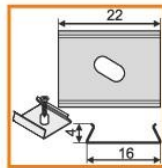

ENDING THICKNESS INCREASES
THE LENGTH OF THE PROFILE

mounting

OPTIONAL
MOUNTING:

mounting plate SU/GR/CO
76260000

flexible mounting plate SU/GR/CO
76380000

LED strip + cable
+ power supply

two-sided adhesive tape
76340000