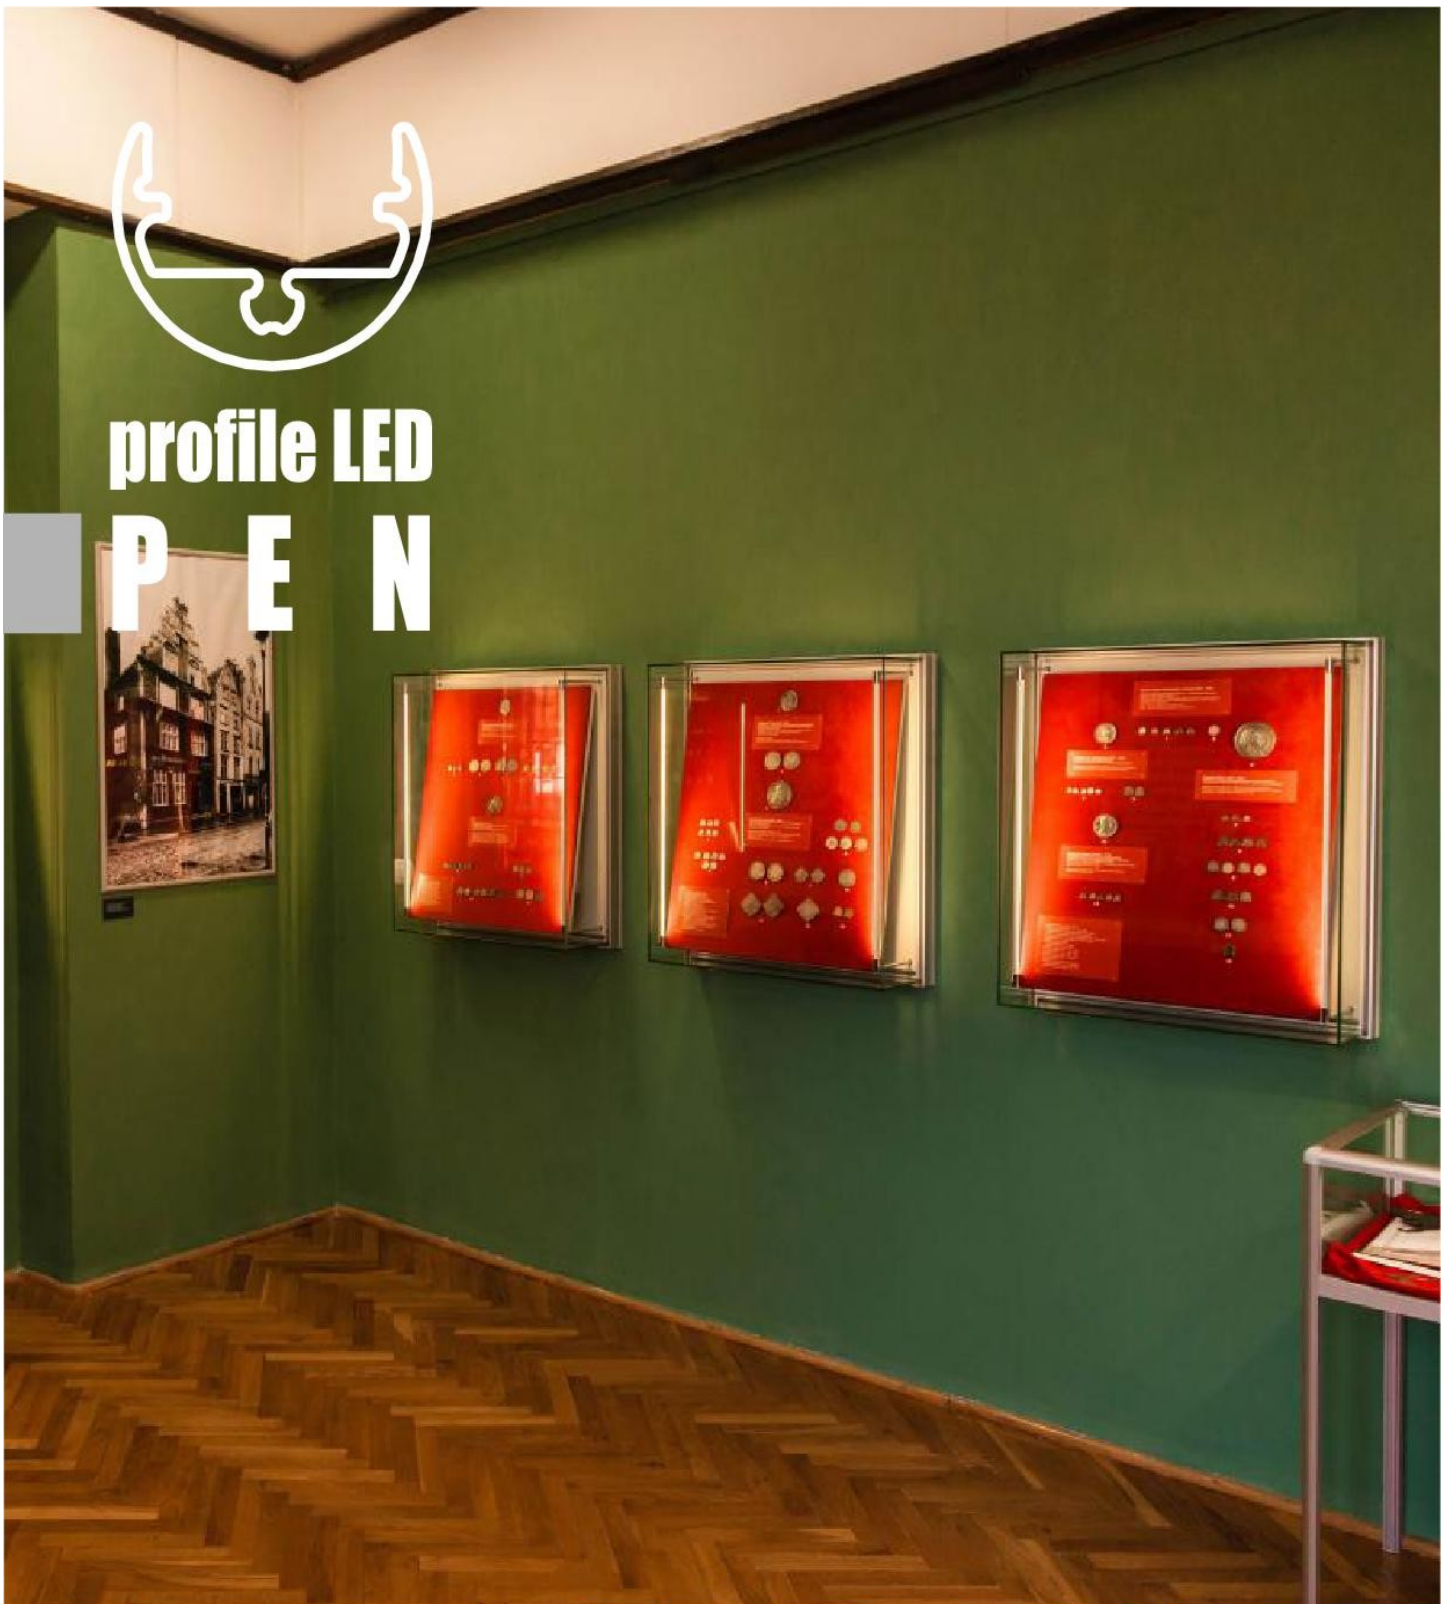

P E N

application

profile LED PEN

for lighting display cases, images, exposure of trinkets; possibility of directing the light; specially tailored lens; various mounting accessories

standard lengths: 1000, 2000mm;
max. length 4000mm;
length above 2000mm - own collection