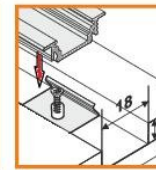

LED strip + cable + power supply