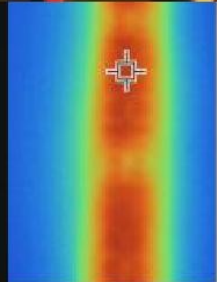

OPTIONAL
CONNECTOR:

connector SU/GR/CO
76350000

profile LED
**MIKRO-
LINE LINIA**

application

profile LED MIKRO-LINE

for lighting a glass of 5-9mm thick

standard lengths: 1000, 2000mm;
max. length 4000mm;
length above 2000mm - own collection