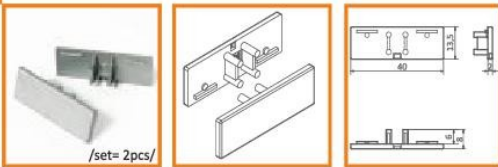

profile LED BACK

profile can be mounted on a wall or in a cupboard
mounting plate SU/GR/CO can be applied;
two-way glow of light;
decorative lighting

standard lengths: 1000, 2000mm;
max. length 4000mm;
length above 2000mm - own collection

	anodized	black anodized	white painted
1000mm	90020020	1000mm 90020021	1000mm 90020001
2000mm	90030020	2000mm 90030021	2000mm 90030001

cover

cover
SU/BA

white	frosted	transparent
1000mm 76240038	1000mm 76240039	1000mm 76240016
2000mm 76250038	2000mm 76250039	2000mm 76250016

ending

ending BA
90050022

mounting

OPTIONAL
MOUNTING:

mounting plate SU/GR/CO
76260000

flexible mounting plate SU/GR/CO
76380000

LED strip + cable
+ power supply

OPTIONAL
CONNECTOR:

connector SU/GR/CO
76350000