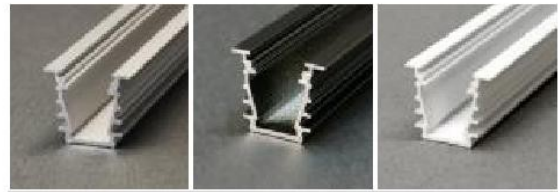

profile LED DEEP

standard lengths: 1000, 2000mm;
max. length 4000mm;
length above 2000mm - own collection