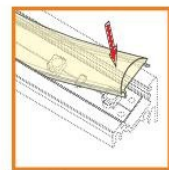

profile LED CORNER

corner profile 30 or 60 degree;
can be used as a lighting inside cabinets,
wardrobes and cupboards;
can be mounted directly or by mounting plate

standard lengths: 1000, 2000mm;
max. length 4000mm;
length above 2000mm - own collection

	anodized	black anodized	white painted
1000mm	83040020	1000mm 83040021	1000mm 83040001
2000mm	83050020	2000mm 83050021	2000mm 83050001

LIGHTING ANGLE ▶

cover

cover
SU/GR/CO

white	frosted	transparent
1000mm 76240038	1000mm 76240039	1000mm 76240016
2000mm 76250038	2000mm 76250039	2000mm 76250016

transparent white klik	white klik
1000mm 76320000	1000mm 76320038
2000mm 76330000	2000mm 76330038

lens 60°
1000mm 76290000
2000mm 76300000

ending

ENDING THICKNESS INCREASES
THE LENGTH OF THE PROFILE

mounting

OPTIONAL
MOUNTING:

OPTIONAL
CONNECTOR: