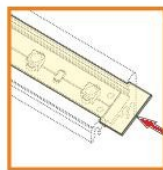

white	frosted	transparent
1000mm 76240038	1000mm 76240039	1000mm 76240016
2000mm 76250038	2000mm 76250039	2000mm 76250016