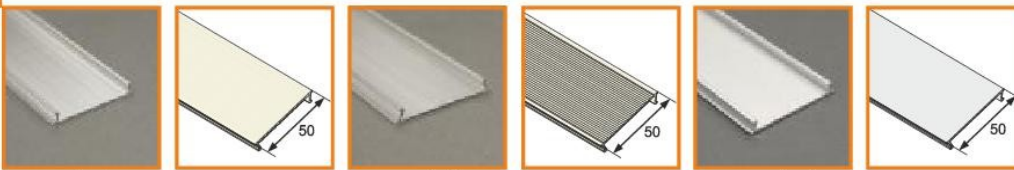

SHELF MULTI

LED strip max 10 mm

profile LED SHELF MULTI

standard lengths: 1000, 2000mm;
max. length 4000mm;
length above 2000mm - own collection

	anodized	black anodized	white painted
1000mm	25020020	1000mm 25020021	1000mm 25020001
2000mm	25030020	2000mm 25030021	2000mm 25030001

cover

cover PH/LO/SM standard	cover PH/LO/SM narrow	cover PH/LO/SM anodized
1000mm 63580000	1000mm 63610000	1000mm 63550020
2000mm 63590000	2000mm 63620000	2000mm 63560020

ending

ending SM	ending SM shelf	ending mounting
25110022	25120022	

mounting

OPTIONAL MOUNTING:

wall bracket SM	anodized 1000 - 25050020 2000 - 25060020	black anodized 1000 - 25050021 2000 - 25060021	white painted 1000 - 25050001 2000 - 25060001	holder SM 25100030

socket frame SM 0,5	socket frame SM 1	socket frame SM 2	socket frame mounting
25190020	25200020	25210020	

ARCHI LED