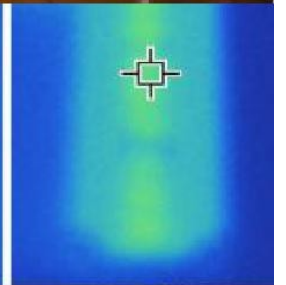

P E N

application

profile LED PEN

for lighting display cases, images, exposure of trinkets; possibility of directing the light; specially tailored lens; various mounting accessories

standard lengths: 1000, 2000mm;
max. length 4000mm;
length above 2000mm - own collection