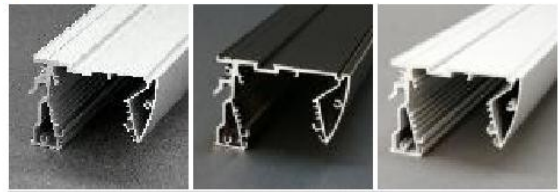

profile LED SHELF MULTI

standard lengths: 1000, 2000mm;
max. length 4000mm;
length above 2000mm - own collection