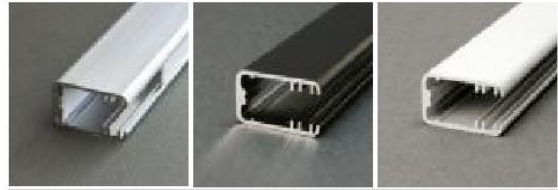

OPTIONAL
CONNECTOR:

connector SU/GR/CO
76350000

profile LED
**MIKRO-
LINE LINIA**

application

profile LED MIKRO-LINE

for lighting a glass of 5-9mm thick

standard lengths: 1000, 2000mm;
max. length 4000mm;
length above 2000mm - own collection