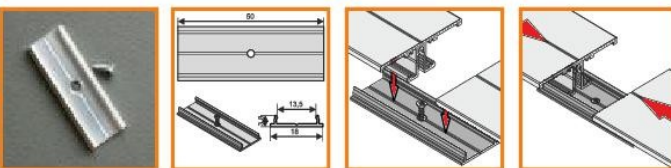

OPTIONAL
CONNECTOR: