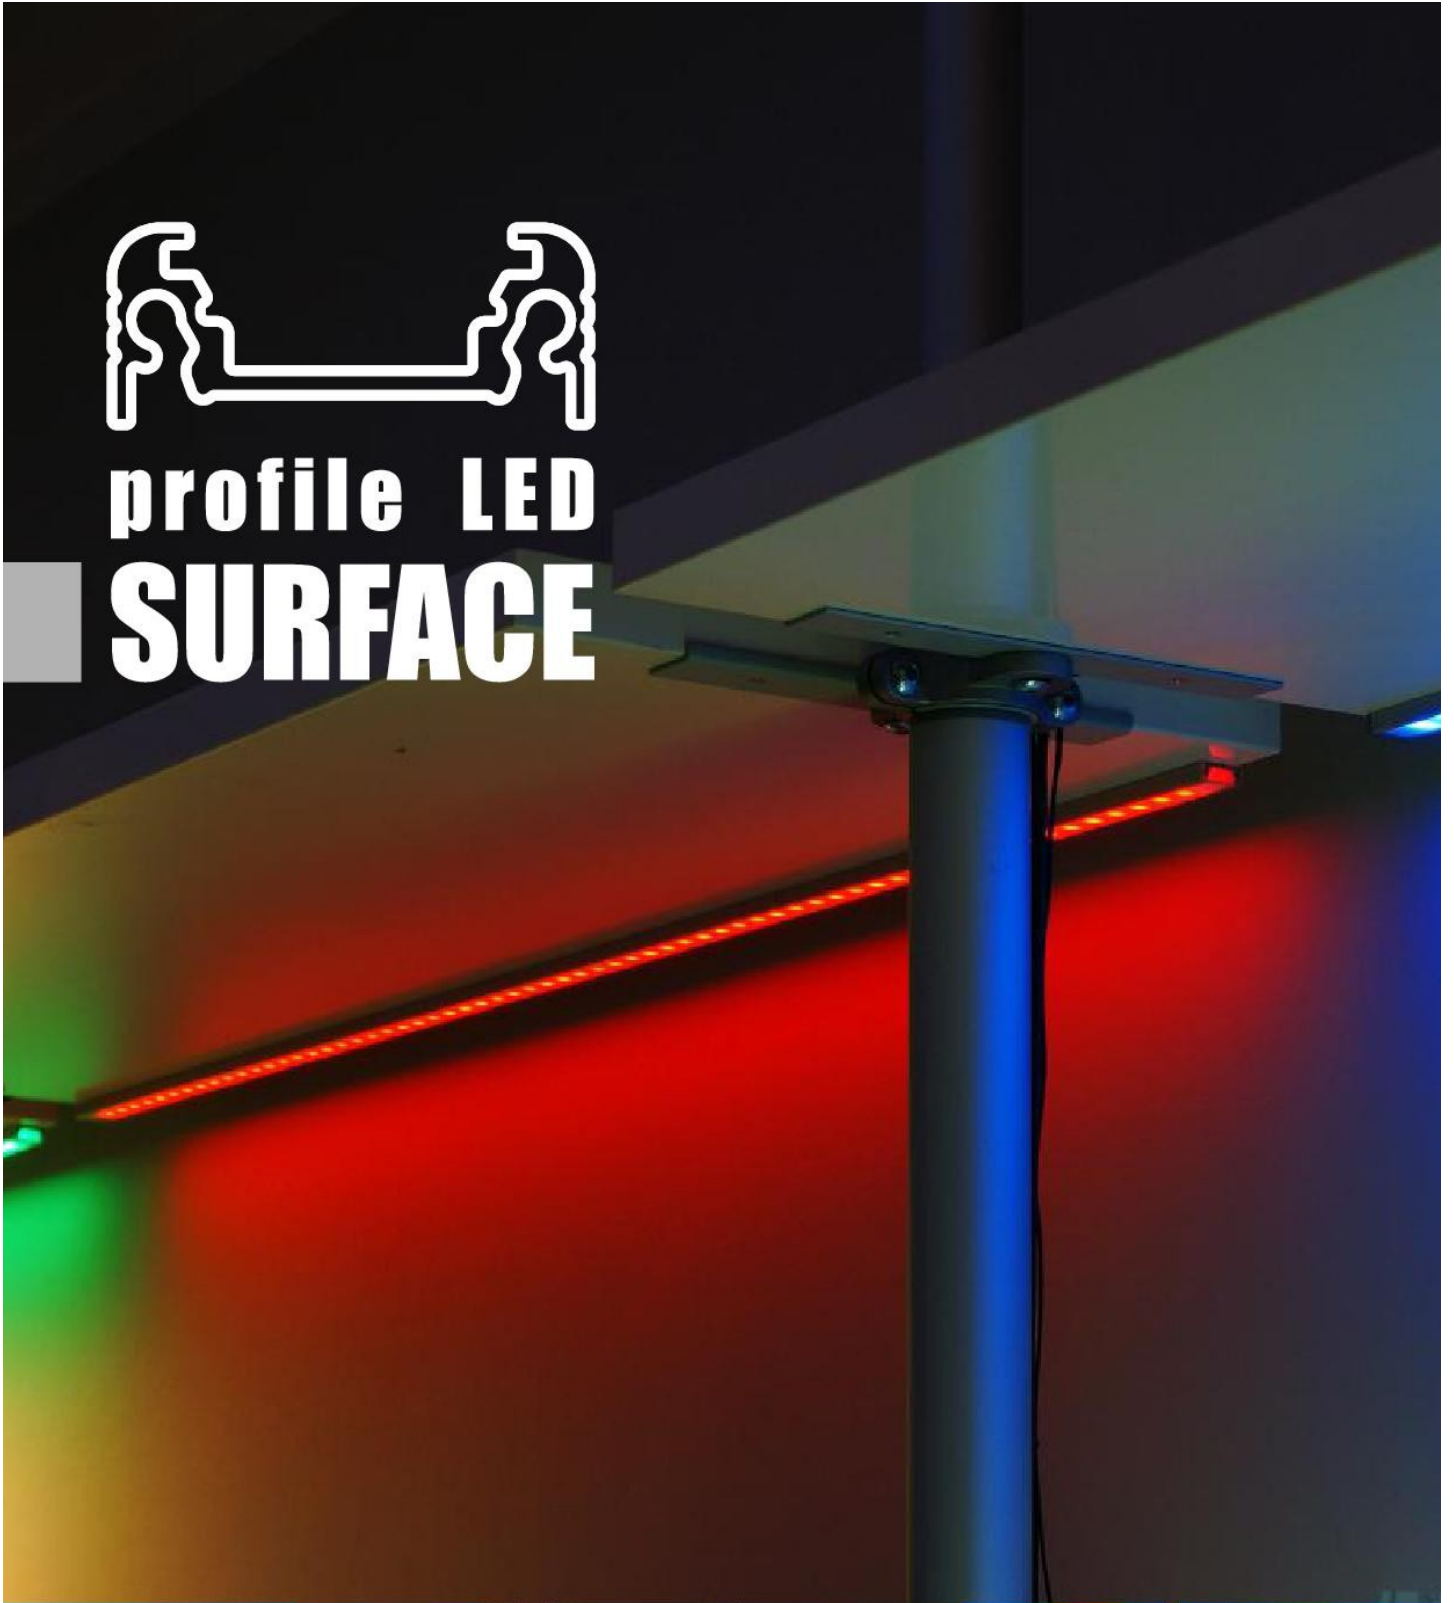

profile LED SURFACE