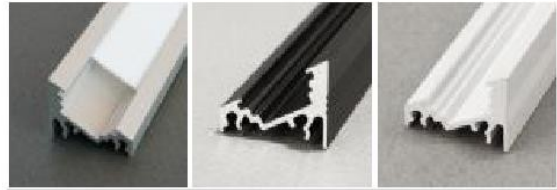

profile LED CORNER

corner profile 30 or 60 degree;
can be used as a lighting inside cabinets,
wardrobes and cupboards;
can be mounted directly or by mounting plate

standard lengths: 1000, 2000mm;
max. length 4000mm;
length above 2000mm - own collection