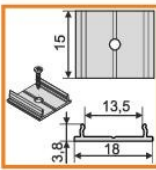

mounting plate SU/GR/CO
76260000