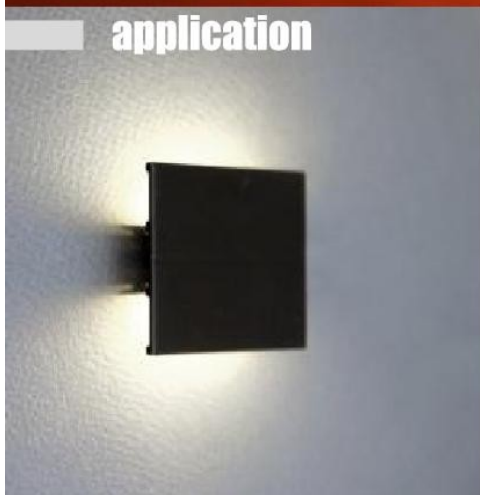

profile LED BACK

application