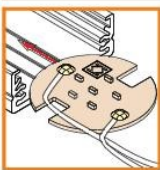

mounting module LED 1,5W fi30 6led