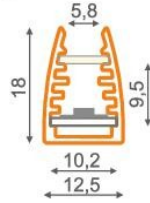

profile LED MIKRO

for lighting a glass 6mm thick

standard lengths: 1000, 2000mm;
max. length 4000mm;
length above 2000mm - own collection