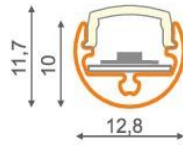

profile LED PEN

standard lengths: 1000, 2000mm;
max. length 4000mm;
length above 2000mm - own collection