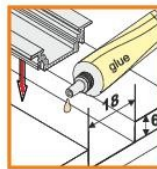

GROOVE

LED strip max 10 mm

profile LED GROOVE

profile LED GROOVE - the profile can be installed in furniture or tile gap, in the wall or ceiling.
Mounted directly or by a mounting plate

standard lengths: 1000, 2000mm;
max. length 4000mm;
length above 2000mm - own collection

	anodized	black anodized	white painted
1000mm	76200020	1000mm 76200021	1000mm 76200001
2000mm	76210020	2000mm 76210021	2000mm 76210001

cover

cover SU/GR/CO	white	frosted	transparent
1000mm	76240038	76240039	76240016
2000mm	76250038	76250039	76250016

cover SU/GR/CO	transparent click	white click
1000mm	76320000	76320038
2000mm	76330000	76330038

cover SU/GR/CO	lens 60°
1000mm	76290000
2000mm	76300000

ending

mounting

OPTIONAL MOUNTING:

glue

OPTIONAL CONNECTOR:

ARCHILED