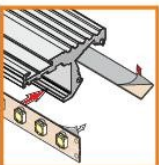

STEP

LED strip max 10 mm

profile LED STEP

anti-slip function: two lighting direction, edge or/and upward

standard lengths: 1000, 2000mm;
max. length 4000mm;
length above 2000mm - own collection

	anodized	black anodized	white painted
1000mm	32060020	1000mm 32060021	1000mm 32060001
2000mm	32080020	2000mm 32080021	2000mm 32080001

cover

cover SU/GR/CO

transparent white
klik klik

1000mm	1000mm
76320000	76320038
2000mm	2000mm
76330000	76330038

accessories

anti-slip insert ST

1000mm	32130000
2000mm	32150000

cover LED STEP

anodized	
1000mm	32090020
2000mm	32120021
black anodized	
1000mm	32090020
2000mm	32120021

ending

/set= 2pcs/

ending ST

black	silver
32100002	32100022

mounting

profile mounting

lighting angle

LED strip + cable + power supply

LED strip mounting

cover mounting

anti-slip insert mounting

ARCHI LED