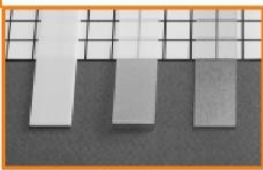

cover

cover
SU/GR/CO