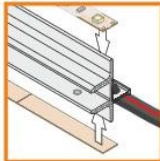

mounting on glass
set screw 2xM4