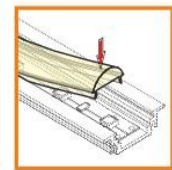

cover SU/GR/CO	lens 60°
1000mm	76290000
2000mm	76300000