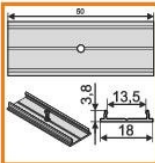

FLAT

LED strip max 10 mm

profile LED FLAT

standard lengths: 1000, 2000mm;
max. length 4000mm;
length above 2000mm - own collection

	anodized	black anodized	white painted
1000mm	23040020	1000mm 23040021	1000mm 23040001
2000mm	23050020	2000mm 23050021	2000mm 23050001

cover

cover SU/GR/CO

white	frosted	transparent
1000mm 76240038	1000mm 76240039	1000mm 76240016
2000mm 76250038	2000mm 76250039	2000mm 76250016

ending

ending FL 23120022	ending FL black 23120002

mounting

OPTIONAL MOUNTING:

OPTIONAL CONNECTOR:

ARCHI LED