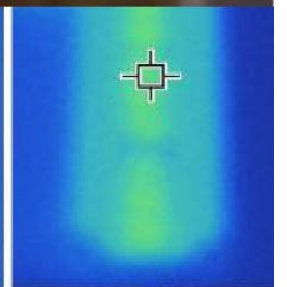

application