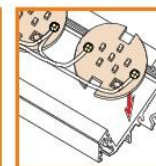

module 1,5W 6led f13

ARCHILED