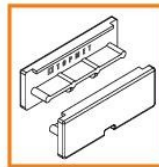

cover WI
1000mm 84100000
2000mm 84110000

ending

ending WI
84130022

ending WI black
84130002

ENDING THICKNESS INCREASES THE LENGTH OF THE PROFILE

ending WI-o
84140022

ENDING THICKNESS INCREASES THE LENGTH OF THE PROFILE