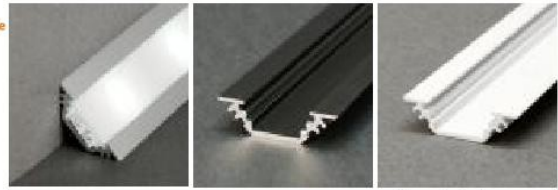

profile LED TRIO

corner profile 45 degree; can be mounted on the surface by screws or inside the gap by glue

standard lengths: 1000, 2000mm;
max. length 4000mm;
length above 2000mm - own collection