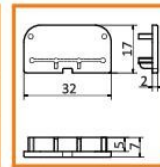

WIDE

LED strip max 23 mm

profile LED WIDE

for mounting on the surface by using special double-sided adhesive tape; can be used under cupboards e.g. as a lighting of kitchen tops

standard lengths: 1000, 2000mm;
max. length 4000mm;
length above 2000mm - own collection

	anodized	black anodized	white painted
1000mm	84020020	1000mm 84020021	1000mm 84020001
2000mm	84030020	2000mm 84030021	2000mm 84030001

cover

cover WI white	cover WI frosted	cover WI transparent
1000mm 84060038	1000mm 84060039	1000mm 84060016
2000mm 84070038	2000mm 84070039	2000mm 84070016

cover WI
1000mm 84100000
2000mm 84110000

ending

ending WI
84130022

ending WI black
84130002

ENDING THICKNESS INCREASES THE LENGTH OF THE PROFILE

ending WI-o
84140022

ENDING THICKNESS INCREASES THE LENGTH OF THE PROFILE

mounting

OPTIONAL MOUNTING:

holder WI simple
84220030

two-sided adhesive tape
76330000

screw

mounting module LED 1,5W fi30 6led

mounting LED strips

LED strip + cable + power supply

ARCHI LED