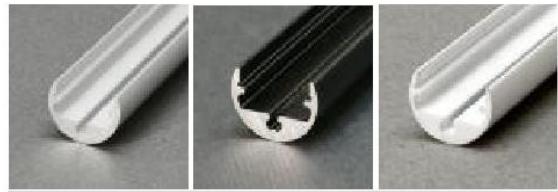

profile LED PEN

standard lengths: 1000, 2000mm;
max. length 4000mm;
length above 2000mm - own collection