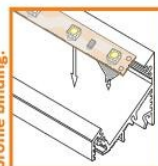

LED STRIPS
profile binding:

LED strips