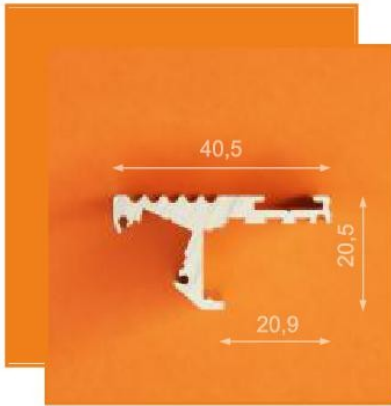

STEP

LED strip max 10 mm