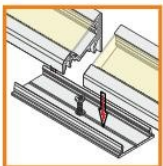

connector L CO anodized 67080020 black anodized 67080021 white painted 67080001