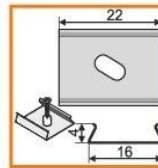

/set= 2pcs/
flexible mounting plate SU/GR/CO
76380000