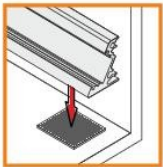

ENDING THICKNESS INCREASES
THE LENGTH OF THE PROFILE

mounting

OPTIONAL
MOUNTING:

mounting plate SU/GR/CO
76260000

flexible mounting plate SU/GR/CO
76380000

LED strip + cable
+ power supply

two-sided adhesive tape
76340000