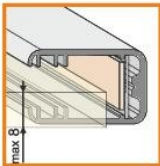

mounting on glass