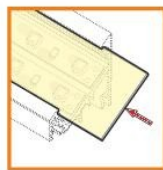

CORNER27

LED strip max 27 mm

profile LED CORNER27

corner 30° | 60°;
can be used as a lighting inside cabinets
and cupboards;
mounted directly or by mounting plate

standard lengths: 1000, 2000mm;
max. length 4000mm;
length above 2000mm - own collection

	anodized	black anodized	white painted
1000mm	98020020	1000mm 98020021	1000mm 98020001
2000mm	98030020	2000mm 98030021	2000mm 98030001

LIGHTING ANGLE ▶

cover

cover
WI ▶ white frosted transparent

1000mm	1000mm	1000mm
84060038	84060039	84060016
2000mm	2000mm	2000mm
84070038	84070039	84070016

ending

mounting

OPTIONAL
MOUNTING:

OPTIONAL
CONNECTOR:

LED STRIPS
profile binding:

ARCHILED