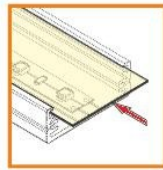

cover WI white	cover WI frosted	cover WI transparent
1000mm 84060038	1000mm 84060039	1000mm 84060016
2000mm 84070038	2000mm 84070039	2000mm 84070016