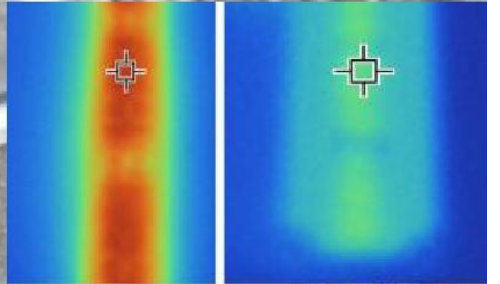

profile LED STEP

■ application