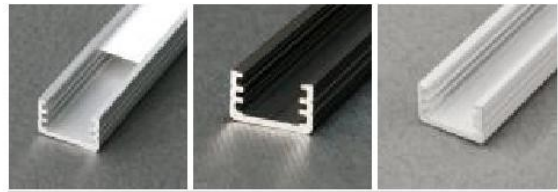

profile LED SLIM

the smallest profile for LED strip 8mm wide, which can be mounted on the surface; various applications

standard lengths: 1000, 2000mm;
max. length 4000mm;
length above 2000mm - own collection