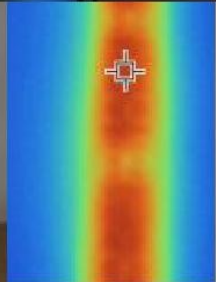

application