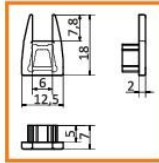

MIKRO

LED strip max 10 mm

profile LED MIKRO

for lighting a glass 6mm thick

standard lengths: 1000, 2000mm;
max. length 4000mm;
length above 2000mm - own collection

anodized		black anodized		white painted	
1000mm	68530020	1000mm	68530021	1000mm	68530001
2000mm	68540020	2000mm	68540021	2000mm	68540001

ending

ending MI

68550000

mounting

mounting LED strips

mounting on glass

LED strip + cable
+ power supply

ARCHI LED