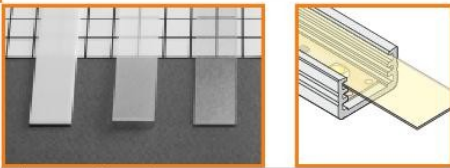

SLIM

LED strip max 8 mm

profile LED SLIM

the smallest profile for LED strip 8mm wide, which can be mounted on the surface; various applications

standard lengths: 1000, 2000mm;
max. length 4000mm;
length above 2000mm - own collection

	anodized	black anodized	white painted
1000mm	89020020	1000mm 89020021	1000mm 89020001
2000mm	89030020	2000mm 89030021	2000mm 89030001

cover

cover SU/GR/CO

white	frosted	transparent
1000mm 89060038	1000mm 89060039	1000mm 89060016
2000mm 89070038	2000mm 89070039	2000mm 89070016

ending

ending SL 89090022	ending SL with hole 89160022	ending SL black 89090002

mounting

OPTIONAL MOUNTING:

OPTIONAL CONNECTOR:

ARCHILED