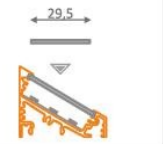

cover
WI ▶ white frosted transparent

1000mm	1000mm	1000mm
84060038	84060039	84060016
2000mm	2000mm	2000mm
84070038	84070039	84070016