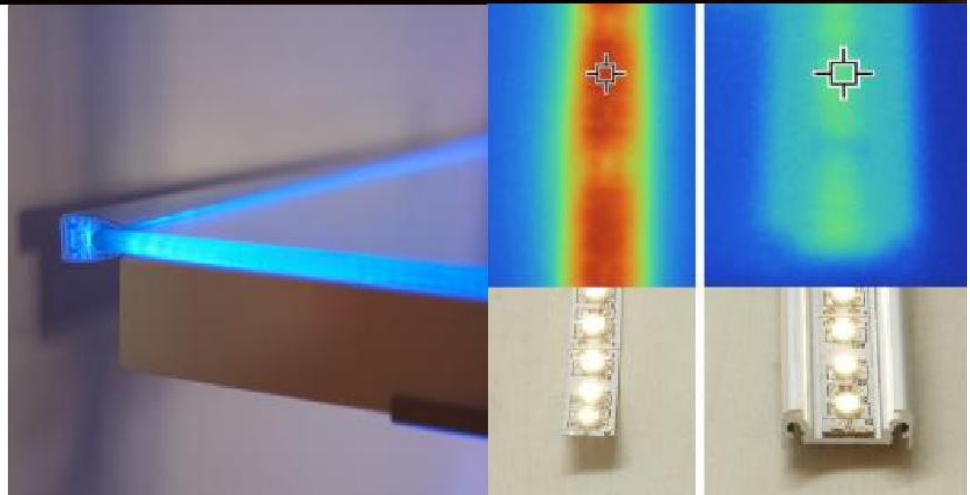

profile LED MIKRO

application