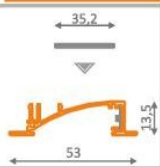

cover SU/GR/CO

white	frosted	transparent
1000mm 76240038	1000mm 76240039	1000mm 76240016
2000mm 76250038	2000mm 76250039	2000mm 76250016