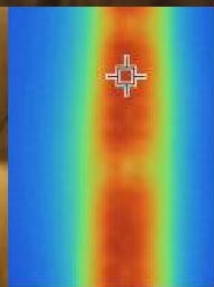

application