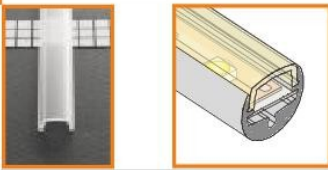

profile LED PEN

standard lengths: 1000, 2000mm;
max. length 4000mm;
length above 2000mm - own collection

	anodized	black anodized	white painted
1000mm	86020020	1000mm 86020021	1000mm 86020001
2000mm	86030020	2000mm 86030021	2000mm 86030001

cover

cover PE	9,5	11	4,9	11,7
1000mm	86050000			
2000mm	86060000			

mounting

OPTIONAL MOUNTING: