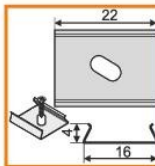

flexible mounting plate SU/GR/CO
76380000