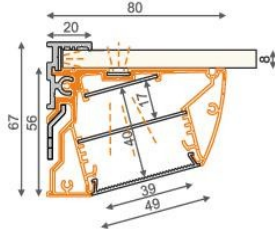

profile LED SHELF MULTI

standard lengths: 1000, 2000mm;
max. length 4000mm;
length above 2000mm - own collection