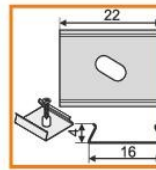

flexible mounting plate SU/GR/CO
76380000