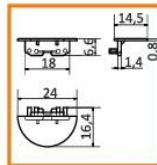

GROOVE

LED strip max 10 mm

profile LED GROOVE

profile LED GROOVE - the profile can be installed in furniture or tile gap, in the wall or ceiling.
Mounted directly or by a mounting plate

standard lengths: 1000, 2000mm;
max. length 4000mm;
length above 2000mm - own collection

	anodized	black anodized	white painted
1000mm	76200020	1000mm 76200021	1000mm 76200001
2000mm	76210020	2000mm 76210021	2000mm 76210001

cover

cover SU/GR/CO	white	frosted	transparent
1000mm	76240038	76240039	76240016
2000mm	76250038	76250039	76250016

cover SU/GR/CO	transparent click	white click
1000mm	76320000	76320038
2000mm	76330000	76330038

cover SU/GR/CO	lens 60°
1000mm	76290000
2000mm	76300000

ending

mounting

OPTIONAL MOUNTING:

OPTIONAL CONNECTOR:

ARCHILED