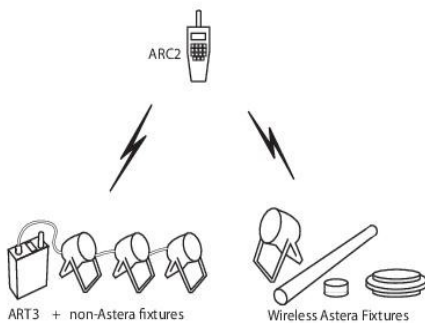

Performance

The SpotMax™ is designed for all event and stage uses. It is waterproof (even while charging), truss-clamp compatible, comes with three different beam options (13° standard, 32° and 17°x46° diffusers), and is packed with revolutionary features like TruColor™ Calibration and dynamic power boost.

EventControl

RF Remote Control

ARC2

The handheld ARC2 controls Astera's lights or third party lights connected to an Astera controller. With a range of up to 300m it is suited for large installation and wireless event lighting.

Battery:	2 x 1.5V (AA type)
Display:	Backlit LCD with 3 lines
Buttons:	16 multi-functional buttons
Control Range:	Controls an unlimited amount of lights
Range:	300m
Housing:	Plastic

Wireless DMX Transmitter