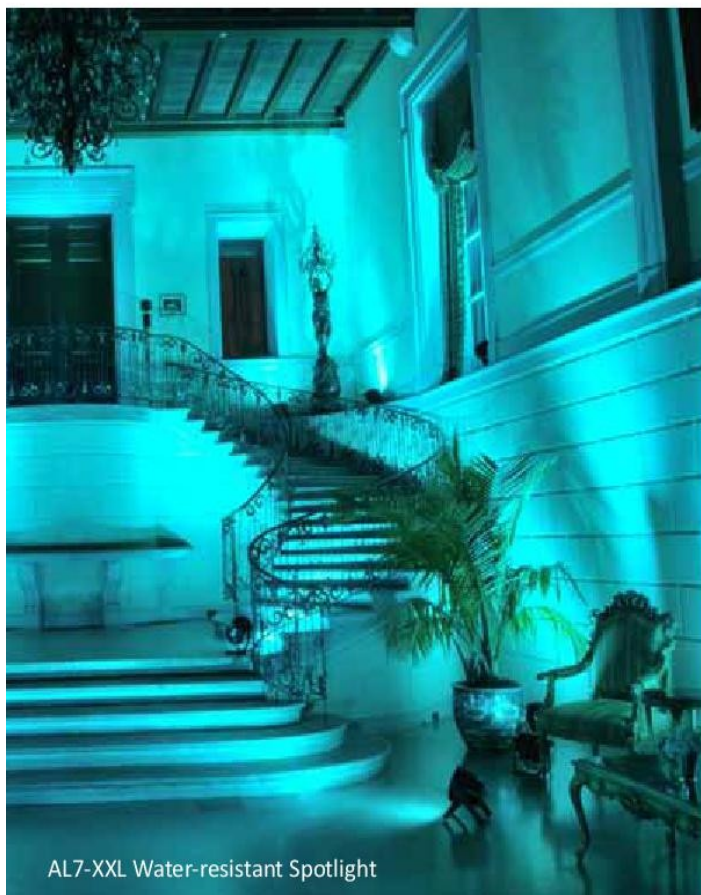

AL7-XXL Water-resistant Spotlight

Water-resistant Spotlight

AL7-X

The brightest RGBW wireless spotlight on the market since its introduction in 2010. Ultra-bright LEDs, battery-powered, remote controlled and waterproof for outdoor use.

Max LED power:	AL7-XL: 54W AL7-XXL: 108W
Luminous Flux:	AL7-XL: 1263lm AL7-XXL: 2606lm
Beam angle:	25°
Size:	L180 x W280 x H170mm
Weight:	AL7-XL: 4.176kg AL7-XXL: 4.179kg
Housing:	Waterproof cast iron housing
Waterproof:	IP54
Extras:	Built-in control panel, DMX socket